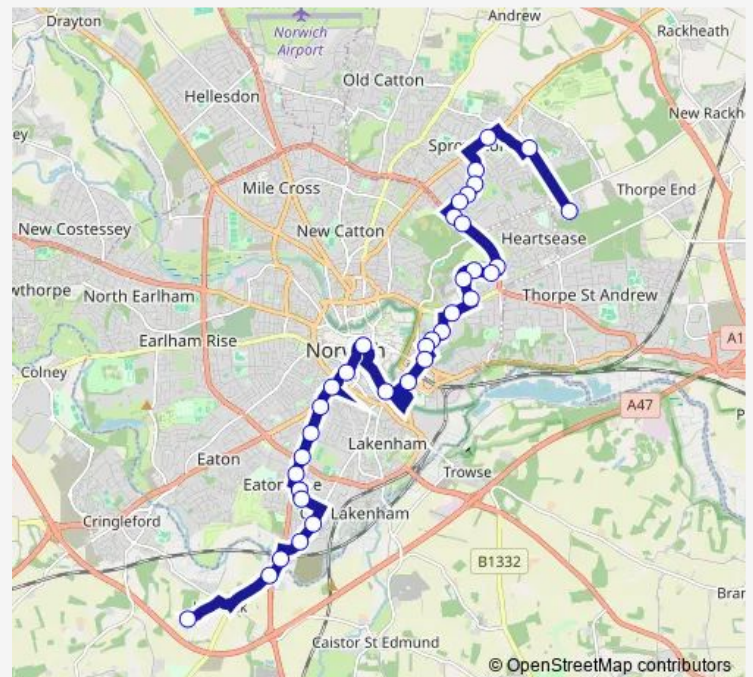

Riseway Close

Lloyd Road

Vincent Road

Waterworks

Primrose Road

The Jubilee Pub

Hill House Road

Morrisons

### Route schedule

Hammond Way — Keswick Hall Road

Monday 10:25-12:45

Tuesday 10:25-12:45

Wednesday 10:25-12:45

Thursday 10:25-12:45

Friday 10:25-12:45

Saturday —

### Route info

Direction: Hammond Way

Stops: 35

Trip Duration: 0 hour 50 min

132

Castle Meadow

St Stephens Street

St Stephens Square