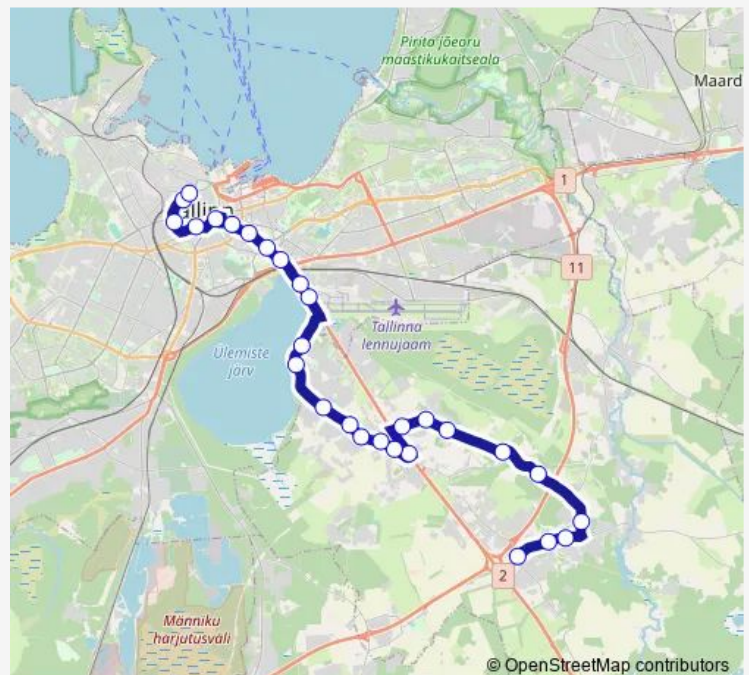

Bussijaam (bus station)

Route schedule

Veetorni — Balti jaam (train station)

Monday 07:05-23:15

Tuesday 07:05-23:15

Wednesday 07:05-23:15

Thursday 07:05-23:15

Friday 07:05-23:15

Saturday 08:50-21:55

Sunday 08:50-21:55

Route info

Direction: Veetorni

Stops: 28

Trip Duration: 0 hour 37 min

Keskurg

Tornimäe

Estonia

Vabaduse väljak

Hotell Tallinn

Balti jaam (train station)

Balti jaam (train station)

Direction

Balti jaam 4 (train station) — Veetorni

26 stops