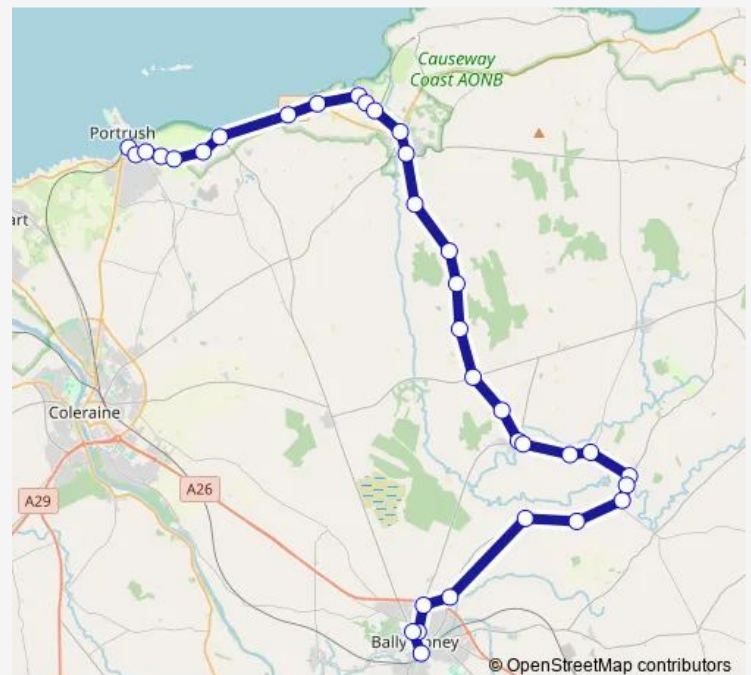

Saturday —

Sunday —

Route info

Direction: Dunluce Ave

Stops: 32

Trip Duration: 0 hour 59 min

132 — Portrush, Dunluce Avenue - Ballymoney, Buscentre

Bellisle Rd End

Route info

Direction: Dunluce Ave

Stops: 34

Trip Duration: 1 hour 3 min

Chestnutts Mill

Stranocum Po

Topp Rd

Stroan Rd