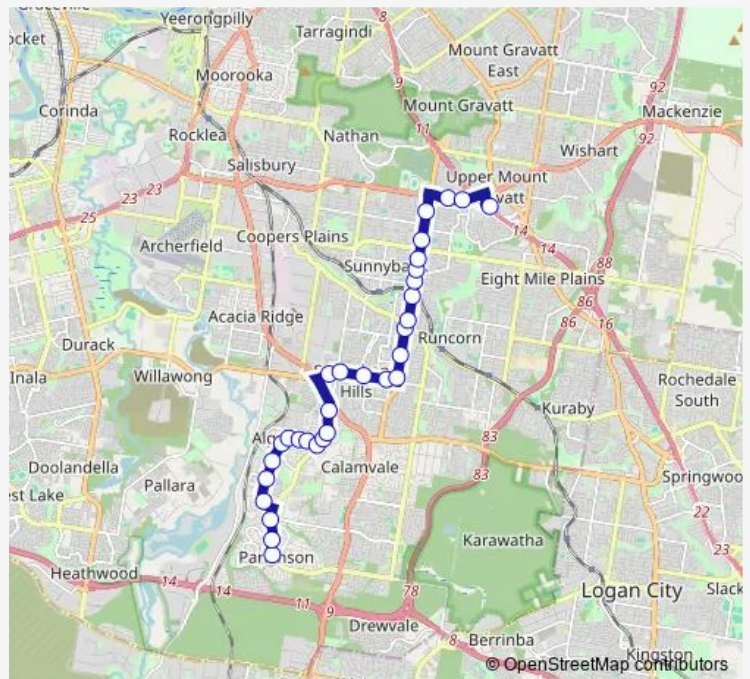

Bus 132 Parkinson/Algerger - Garden City

[Go to website](#)

**Direction**

Algerger Rd at Parkinson, stop 90 — Garden City Shopping Centre station

31 stops

[Open route schedule](#)

- Algerger Rd at Parkinson, stop 90
- Algerger Rd at Glenfield
- Algerger Rd at Nottingham
- Ridgewood Rd at Ridgewood Heights
- Ridgewood Rd at Helicia Street, stop 85a
- Ridgewood Rd at Ridgewood Park near Yorrell St
- Ridgewood Rd at Woollybutt Street, stop 84
- Ridgewood Rd at Algerger
- Ridgewood Rd at Rapanea Street, stop 82
- Ridgewood Rd at Limewood Place, stop 81
- Algerger Rd at Algerger East Stop 79
- Algerger Rd at Algerger Central Stop 78A
- Algerger Rd at Dellforest Drive Stop 78
- Algerger Rd at Beaudesert Road Stop 76
- Hellawell Rd at Cazna Gardens
- Hellawell Rd at Stringybark Street, stop 75
- Hellawell Rd at Signata Street
- Hellawell Rd at Hillcrest Street, stop 72a
- Pinelands Rd at Hellawell
- Pinelands Rd at Barney Street, stop 70/71
- Pinelands

Route schedule

Algerger Rd at Parkinson, stop 90 — Garden City Shopping Centre station

Monday	08:58-15:28
Tuesday	08:58-15:28
Wednesday	08:58-15:28
Thursday	08:58-15:28
Friday	08:58-15:28
Saturday	—
Sunday	—

Route info

Direction: Algerger Rd at Parkinson, stop 90

Stops: 31

Trip Duration: 0 hour 34 min

132 — Parkinson/Algerger - Garden City

Mains Rd at Runcorn School A, stop 68b

Mains Rd at Altandi, stop 68

Mains Rd at Pristina Street, stop 79

Mains Rd at Turton Street, stop 80

Mains Rd at Elva Street, stop 81

Mains Rd at Sunnybank

Mains Rd at Robertson

Kessels Rd at Grout Street, stop 2/58

Kessels Rd at MacGregor, stop 59

Garden City Shopping Centre station