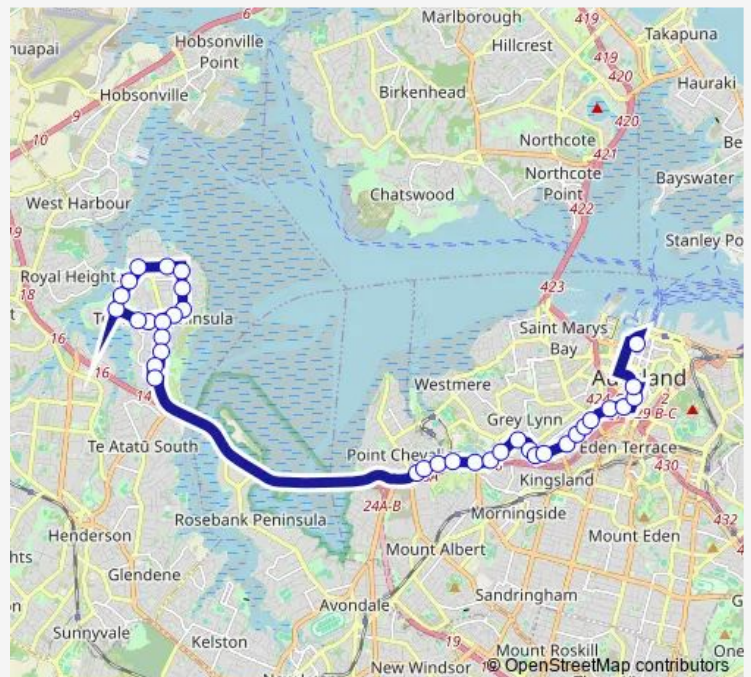

Pasadena Shops

Auckland Zoo

Western Springs Park

Route schedule

Ramlea Park — Swanson Street

Monday 06:40-08:10

Tuesday 06:40-08:10

Wednesday 06:40-08:10

Thursday 06:40-08:10

Friday 06:40-08:10

Saturday —

Sunday —

Route info

Direction: Ramlea Park

Stops: 36

Trip Duration: 1 hour 0 min

Tuesday 16:15-17:45

Wednesday 16:15-17:45

Thursday 16:15-17:45

Friday 16:15-17:45

Saturday —

Sunday —

Route info

Direction: Hobson Street and Gorst

Stops: 37

Trip Duration: 0 hour 55 min

Te Atatu Union Church

Ramlea Park

Neil Avenue

Taikata shops

Matipo School

Renata Crescent