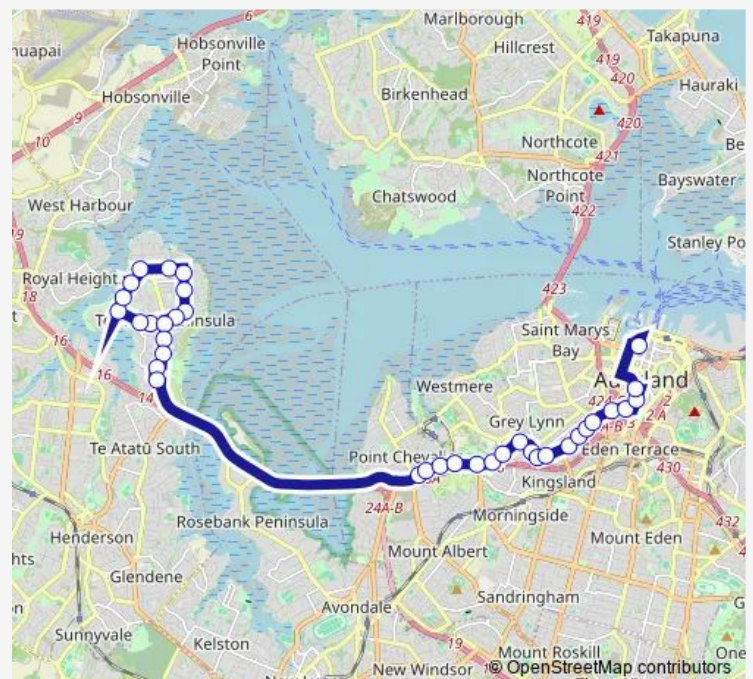

### Route schedule

Ramlea Park — Swanson Street

Monday 06:40-08:10

Tuesday 06:40-08:10

Wednesday 06:40-08:10

Thursday 06:40-08:10

Friday 06:40-08:10

Saturday —

### Route info

Direction: Ramlea Park

Stops: 36

Trip Duration: 1 hour 0 min

132

Great North Road/MOTAT

Bullock Track

Great North Road/Grey Lynn School

## Route info

Direction: Hobson Street and Gorst

Stops: 37

Trip Duration: 0 hour 55 min

Te Atatu Union Church

Ramlea Park

Neil Avenue

Taikata shops