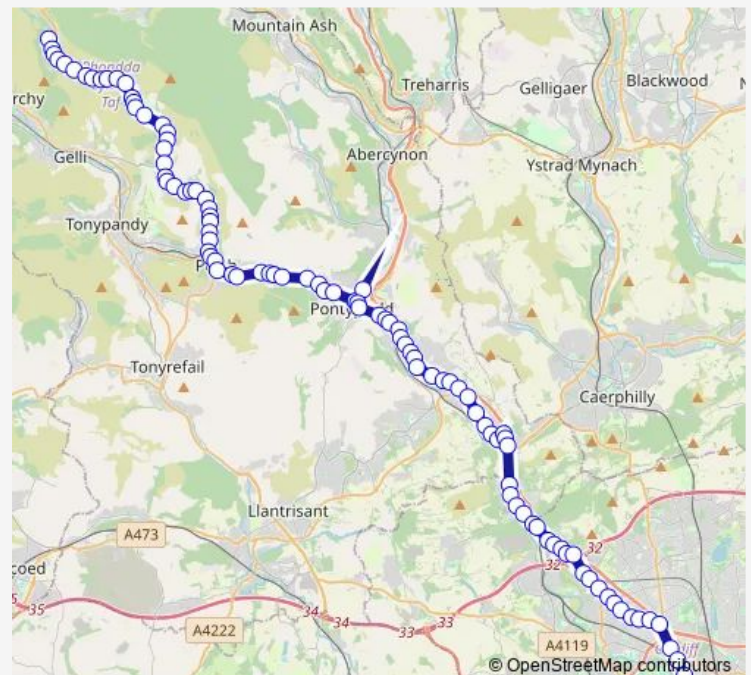

Thursday 05:02-22:32

Friday 05:02-22:32

Saturday 05:06-22:32

Sunday 08:00-17:00

Route info

Direction: Terminus

Stops: 100

Trip Duration: 2 hour 9 min