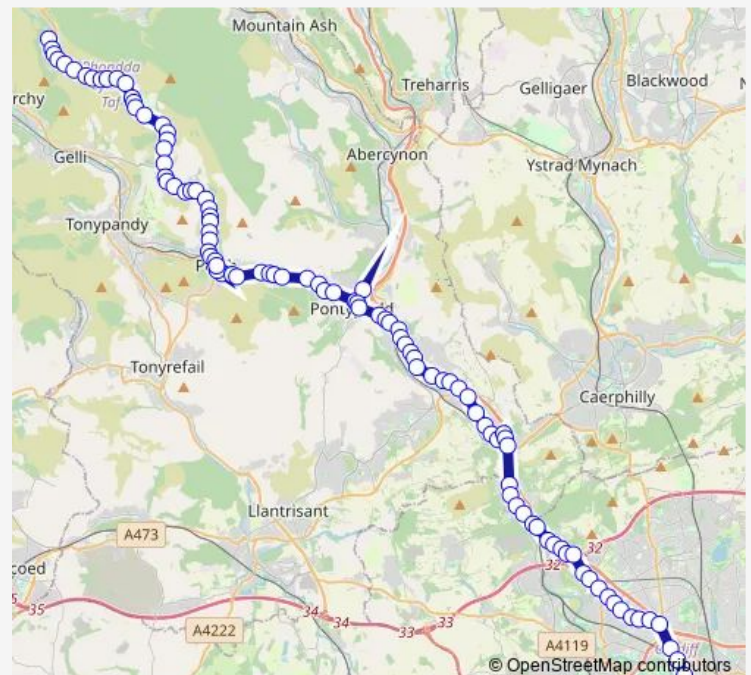

Thursday 05:52-22:05

Friday 05:52-22:05

Saturday 07:01-22:05

Sunday 09:19-17:05

Route info

Direction: Greyfriars Road GF

Stops: 97

Trip Duration: 2 hour 0 min