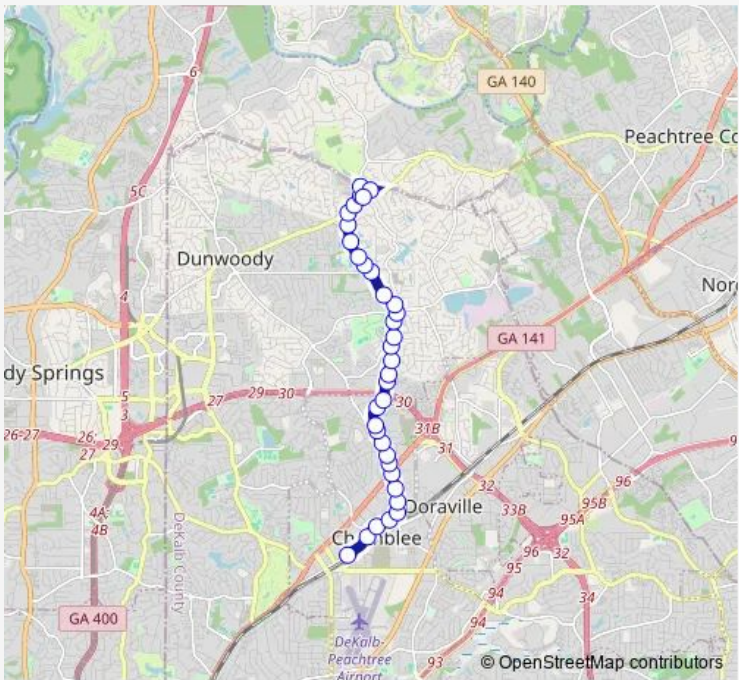

Bus 132 Tilly Mill Road

[Go to website](#)

Direction
 Chamblee Station - West Loop — MT Vernon RD @ Jett Ferry Rd
 35 stops
[Open route schedule](#)

- Chamblee Station - West Loop
- Peachtree RD @ American Industrial W
- Peachtree RD @ Broad St
- Peachtree RD @ Ingersoll Rand Dr
- N Peachtree RD @ Peachtree Rd
- N Peachtree RD @ Clemson Dr
- N Peachtree RD @ Terrell Dr
- N Peachtree RD @ Peachtree Industrial
- N Peachtree RD @ Peachtree Industrial Blvd
- N Peachtree RD @ 3930
- N Peachtree RD @ N Shallowford Rd
- N Peachtree RD @ Spring Walk Ct
- N Peachtree RD @ N Hill Pkwy
- N Peachtree RD @ Perimeter Park Dr
- N Peachtree RD @ Savoy Dr
- N Peachtree RD @ Dunwoody Xing
- N Peachtree RD @ Kings Point Cir
- N Peachtree RD @ Brookhurst Dr
- N Peachtree RD @ Peachford Rd
- N Peachtree RD @ Kings Point Dr
- N Peachtree RD @ Barclay Dr

Route schedule
 Chamblee Station - West Loop — MT Vernon RD @ Jett Ferry Rd

| | |
|-----------|-------------|
| Monday | 05:40-21:40 |
| Tuesday | 05:40-21:40 |
| Wednesday | 05:40-21:40 |
| Thursday | 05:40-21:40 |
| Friday | 05:40-21:40 |
| Saturday | 05:40-21:40 |
| Sunday | 05:40-21:40 |

Route info
 Direction: Chamblee Station - West Loop
 Stops: 35
 Trip Duration: 0 hour 20 min

132 — Tilly Mill Road **BusMaps**

N Peachtree RD @ Peeler Rd

Tilly Mill RD @ N Peachtree Rd

Tilly Mill RD @ Cherring Dr

Sunday 06:01-22:00

Route info

Direction: MT Vernon RD @ Jett Ferry Rd

Stops: 32

Trip Duration: 0 hour 16 min

N Peachtree RD @ Terrell Dr

N Peachtree RD @ Talley Dr

N Peachtree RD @ Peachtree Rd