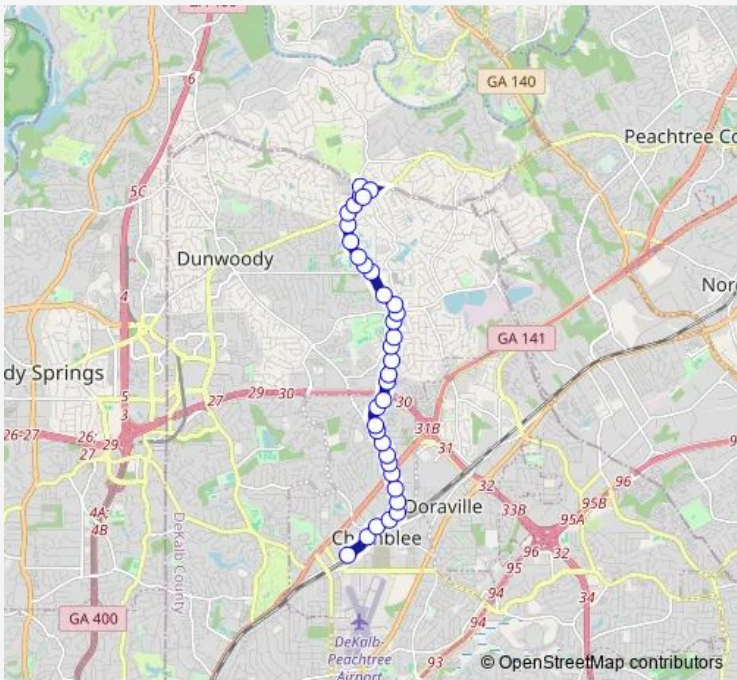

Bus 132 Tilly Mill Road

[Go to website](#)

Direction
 Chamblee Station - West Loop — MT Vernon RD @ Jett Ferry Rd
 35 stops
[Open route schedule](#)

- Chamblee Station - West Loop
- Peachtree RD @ American Industrial W
- Peachtree RD @ Broad St
- Peachtree RD @ Ingersoll Rand Dr
- N Peachtree RD @ Peachtree Rd
- N Peachtree RD @ Clemson Dr
- N Peachtree RD @ Terrell Dr
- N Peachtree RD @ Peachtree Industrial
- N Peachtree RD @ Peachtree Industrial Blvd
- N Peachtree RD @ 3930
- N Peachtree RD @ N Shallowford Rd
- N Peachtree RD @ Spring Walk Ct
- N Peachtree RD @ N Hill Pkwy
- N Peachtree RD @ Perimeter Park Dr
- N Peachtree RD @ Savoy Dr
- N Peachtree RD @ Dunwoody Xing
- N Peachtree RD @ Kings Point Cir
- N Peachtree RD @ Brookhurst Dr
- N PEACHTREE RD @ PEACHFORD RD
- N Peachtree RD @ Kings Point Dr
- N PEACHTREE RD @ BARCLAY DR

Route schedule
 Chamblee Station - West Loop — MT Vernon RD @ Jett Ferry Rd

Monday	05:40-21:40
Tuesday	05:40-21:40
Wednesday	05:40-21:40
Thursday	05:40-21:40
Friday	05:40-21:40
Saturday	05:40-21:40
Sunday	05:40-21:40

Route info
 Direction: Chamblee Station - West Loop
 Stops: 35
 Trip Duration: 0 hour 21 min

132 — Tilly Mill Road **BusMaps**

N PEACHTREE RD @ PEELER RD

Tilly Mill RD @ N Peachtree Rd

Tilly Mill RD @ Cherring Dr

Sunday 06:01-22:00

Route info

Direction: MT Vernon RD @ Jett Ferry Rd

Stops: 32

Trip Duration: 0 hour 21 min

N Peachtree RD @ Terrell Dr

N Peachtree RD @ Talley Dr

N Peachtree RD @ Peachtree Rd