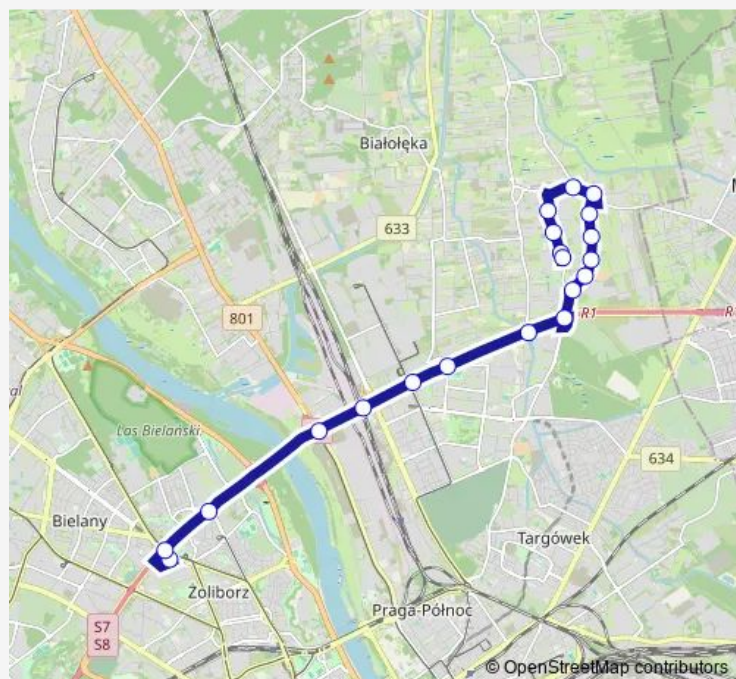

### Direction

Os. Derby 02 — Metro Marymont 01

22 stops

[Open route schedule](#)

Os. Derby 02

Os. Derby 04

Os. Derby III 02

Os. Derby VI 02

### Route schedule

Os. Derby 02 — Metro Marymont 01

Monday 07:42-10:33

Tuesday 07:42-10:33

Wednesday 07:42-10:33

Thursday 07:42-10:33

Friday 07:42-10:33

Saturday —

### Route info

Direction: Os. Derby 02

Stops: 22

Trip Duration: 0 hour 29 min

## Route info

Direction: Os. Derby 02

Stops: 23

Trip Duration: 0 hour 26 min