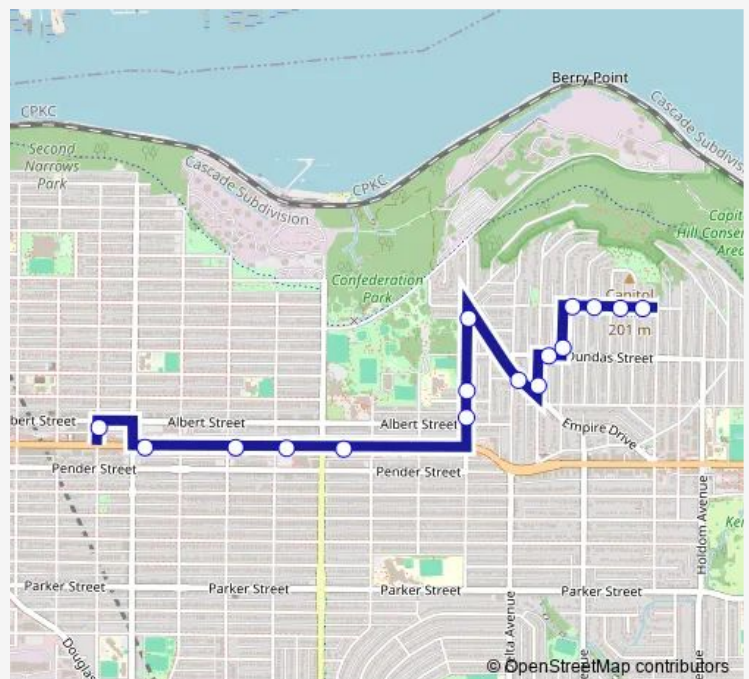

Northbound N Gamma Ave @ Empire Dr

Eastbound Empire Dr @ Delta Ave

Northbound Hythe Ave @ Empire Dr

Eastbound Dundas St @ Hythe Ave

Northbound N Glynde Ave @ Dundas St

Eastbound Cambridge St @ N Glynde Ave

Eastbound Cambridge St @ N Springer Ave

Eastbound Cambridge St @ N Ranelagh Ave

Eastbound Cambridge St @ N Grosvenor Ave

Route schedule

Northbound Macdonald Ave @ Albert St — Eastbound Cambridge St @ N Grosvenor Ave

Monday	06:11-21:43
Tuesday	06:11-21:43
Wednesday	06:11-21:43
Thursday	06:11-21:43
Friday	06:11-21:43
Saturday	07:40-21:42
Sunday	08:43-21:42

Route info

Direction: Northbound Macdonald Ave @ Albert St

Stops: 16

Trip Duration: 0 hour 10 min

Direction

Eastbound Cambridge St @ N Grosvenor Ave — Northbound Macdonald Ave @ Albert St

14 stops

[Open route schedule](#)

Eastbound Cambridge St @ N Grosvenor Ave

Westbound Dundas St @ N Howard Ave