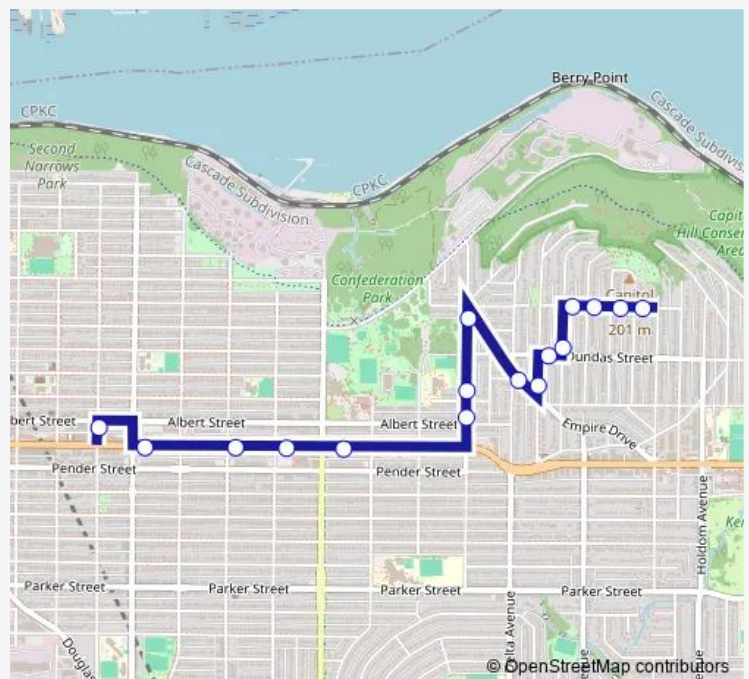

Northbound N Gamma Ave @ Empire Dr

Eastbound Empire Dr @ Delta Ave

Northbound Hythe Ave @ Empire Dr

Eastbound Dundas St @ Hythe Ave

Northbound N Glynde Ave @ Dundas St

Eastbound Cambridge St @ N Glynde Ave

Eastbound Cambridge St @ N Springer Ave

Eastbound Cambridge St @ N Ranelagh Ave

Eastbound Cambridge St @ N Grosvenor Ave

Route schedule

Northbound Macdonald Ave @ Albert St — Eastbound Cambridge St @ N Grosvenor Ave

Monday	06:11-21:43
Tuesday	06:11-21:43
Wednesday	06:11-21:43
Thursday	06:11-21:43
Friday	06:11-21:43
Saturday	07:40-21:42
Sunday	08:43-21:42

Route info

Direction: Northbound Macdonald Ave @ Albert St

Stops: 16

Trip Duration: 0 hour 11 min

Direction

Eastbound Cambridge St @ N Grosvenor Ave — Northbound Macdonald Ave @ Albert St

14 stops

[Open route schedule](#)

Eastbound Cambridge St @ N Grosvenor Ave

Westbound Dundas St @ N Howard Ave