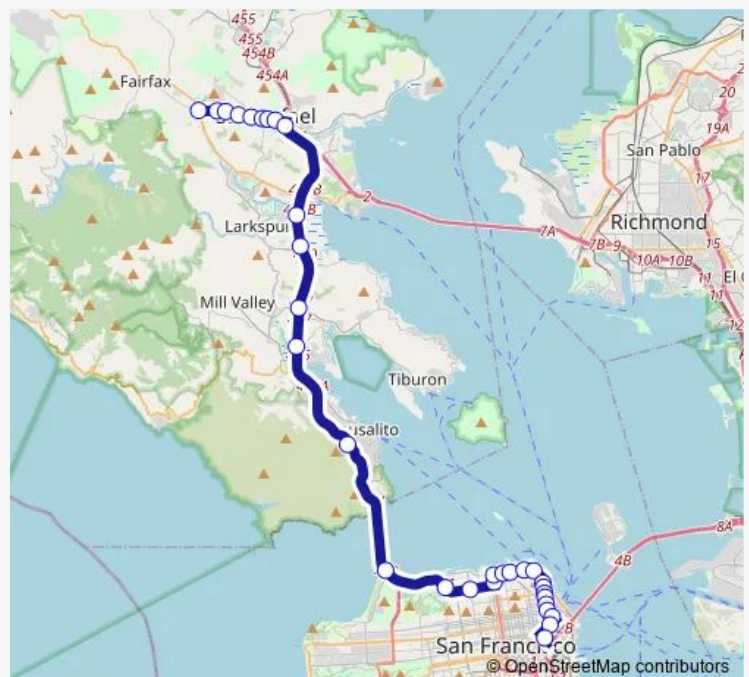

Thursday 05:40-08:20

Friday 05:40-08:20

Saturday —

Sunday —

Route info

Direction: San Anselmo Hub-Center & Sir Francis Drake

Stops: 32

Trip Duration: 1 hour 5 min

132 — San Anselmo - San Francisco

North Point St & Stockton St

The Embarcadero & Bay St

Battery St & Filbert St

Battery St & Green St

Battery St & Broadway

Battery St & Jackson St

Battery St & Sacramento St

Battery St & Pine St

1st St & Mission St

Howard St & 2nd St

4th St & Folsom St

Direction

Perry St & 3rd St — San Anselmo Hub-Center & Sir Francis Drake

32 stops

[Open route schedule](#)

Sunday —

Route info

Direction: Perry St & 3rd St

Stops: 32

Trip Duration: 1 hour 34 min

4th St & Court St

4th St & C St

4th St & E St