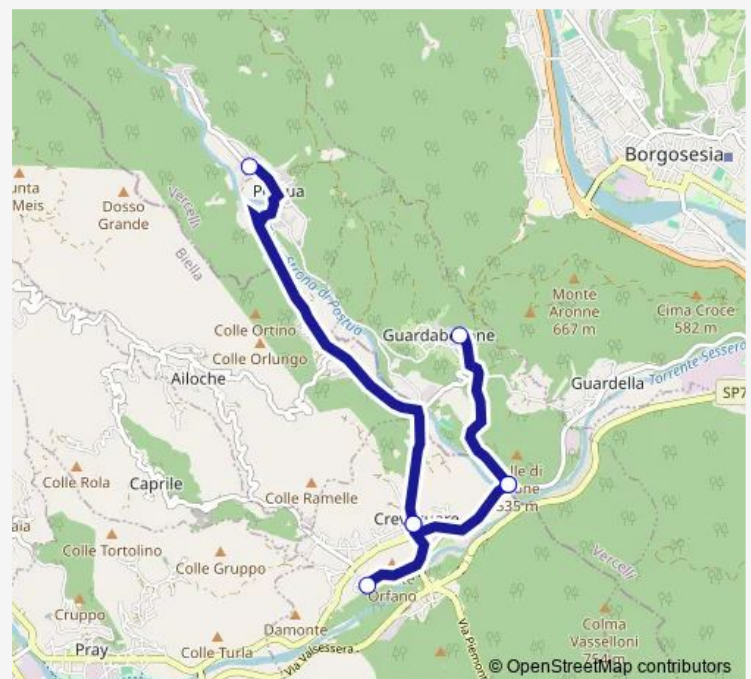

Route schedule

Borgosesia - Liceo - Centro Sportivo Milanaccio —
Crevacuore - Piazza Martiri

Monday 14:02

Tuesday 14:02

Wednesday 14:02

Thursday 14:02

Friday 14:02

Saturday —

Sunday —

Route info

Direction: Borgosesia - Liceo - Centro Sportivo Milanaccio

Stops: 9

Trip Duration: 0 hour 36 min

Direction

Crevacuore - Isola — Postua - VIA Roma

7 stops

[Open route schedule](#)

Crevacuore - Isola

Crevacuore - Piazza Martiri

Guardabosone - Bivio SP 73

Guardabosone - Piazza

Guardabosone - Bivio SP 73

Crevacuore - Piazza Martiri

Postua - VIA Roma

Sunday —

Route info

Direction: Crevacuore - Isola

Stops: 7

Trip Duration: 0 hour 22 min

Direction

Postua - VIA Roma — Borgosesia - Liceo - Centro Sportivo Milanaccio

13 stops