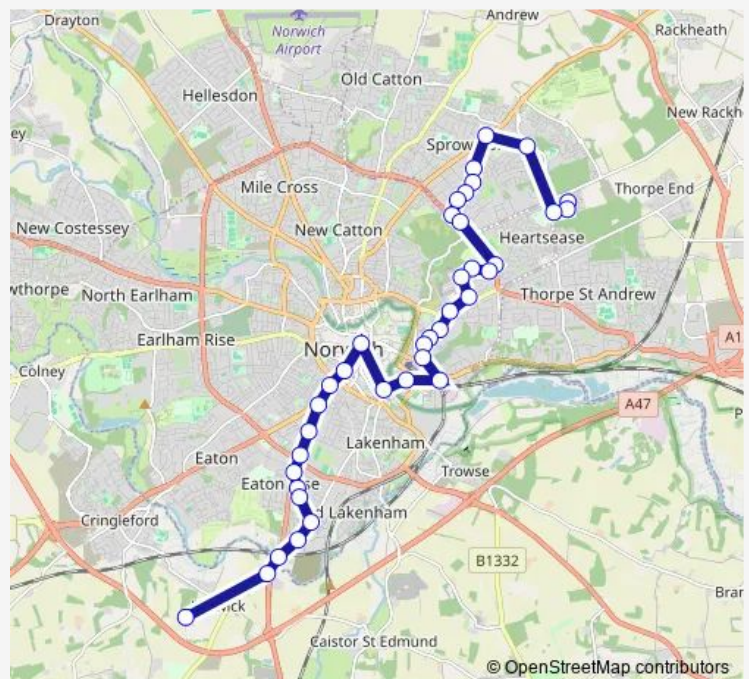

Thursday 10:45-14:00

Friday 10:45-14:00

Saturday —

Sunday —

Route info

Direction: Keswick Hall Road

Stops: 44

Trip Duration: 0 hour 46 min

132 — Heartsease - Keswick

Primrose Road

Waterworks

Vincent Road

Lion Wood Road

Community Centre

Harvey Lane

Gordon Avenue

Tuesday 10:25-12:45

Wednesday 10:25-12:45

Thursday 10:25-12:45

Friday 10:25-12:45

Saturday —

Sunday —

Route info

Direction: Hammond Way