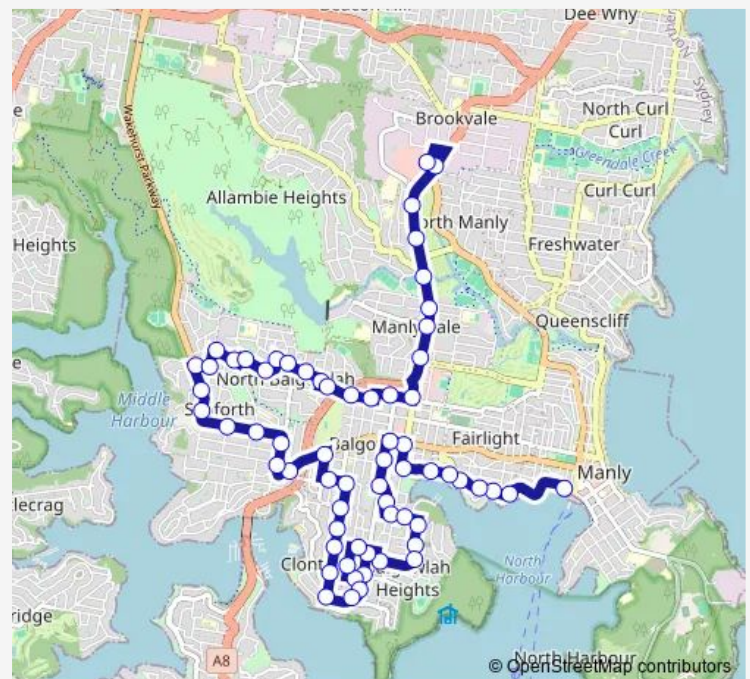

Curban St At Concise St

Bareena Park, Curban St

Woodland St After Ernest St

Route schedule

Manly Wharf, West Esplanade, Stand A — Warringah Mall, Green St

Monday 07:34-23:40

Tuesday 07:34-23:40

Wednesday 07:34-23:40

Thursday 07:34-23:40

Friday 07:34-23:40

Saturday 07:00-23:40

Sunday 08:20-22:55

Route info

Direction: Manly Wharf, West Esplanade, Stand A

Stops: 64

Trip Duration: 0 hour 49 min

Woodland St At Bareena Dr

Abbott St At Adelaide St

Balgowlah Heights Public School, Lewis St

Ernest St At Radio Av

Woodland St Before Alder St

Alma St At Moore St

Beatrice St Opp Moore St

Beatrice St Before Gordon St