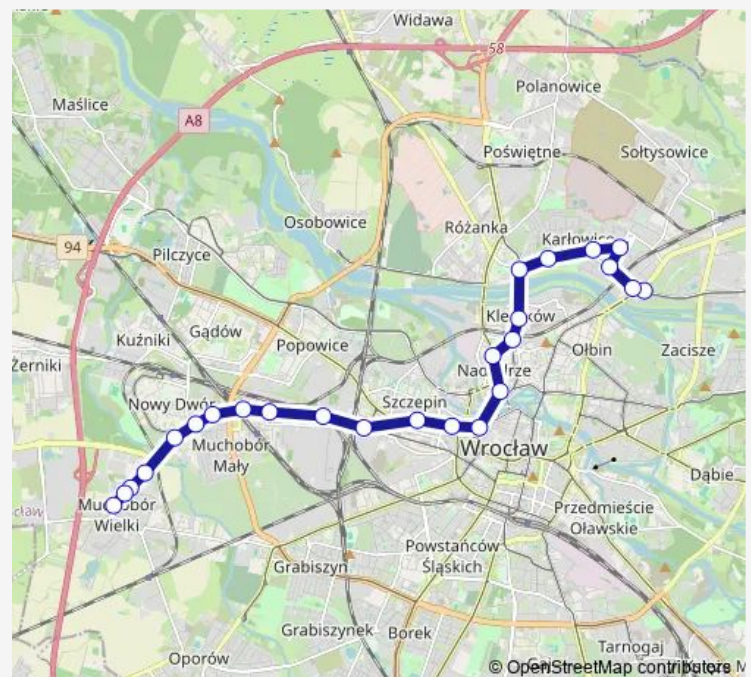

Bus 132

[Go to website](#)

Direction

Muchobór Wielki (Roślinna) — Kromera

26 stops

[Open route schedule](#)

Muchobór Wielki (Roślinna)

Tyrmanda

Mińska (Rondo Rotm. Pileckiego)

Rogowska

Nowy Dwór

Nowodworska

Centrum Zarządzania Kryzysowego

Wyższa Szkoła Bankowa

Strzegomska 56

Dolnośląska Szkoła Wyższa

Wrocławski Park Przemysłowy

Śrubowa

pl. Strzegomski (Muzeum Współczesne)

Młodych Techników

PL. Jana Pawła II

Rynek

Pomorska

PL. Staszica

Dworzec Nadodrze

Trzebnicka

Broniewskiego

Route schedule

Muchobór Wielki (Roślinna) — Kromera

Monday 09:11-21:50

Tuesday 05:00-21:50

Wednesday 05:00-21:50

Thursday 05:00-21:50

Friday 05:00-21:50

Saturday 06:01-21:50

Sunday 09:11-21:50

Route info

Direction: Muchobór Wielki (Roślinna)

Stops: 26

Trip Duration: 0 hour 37 min

132

BusMaps