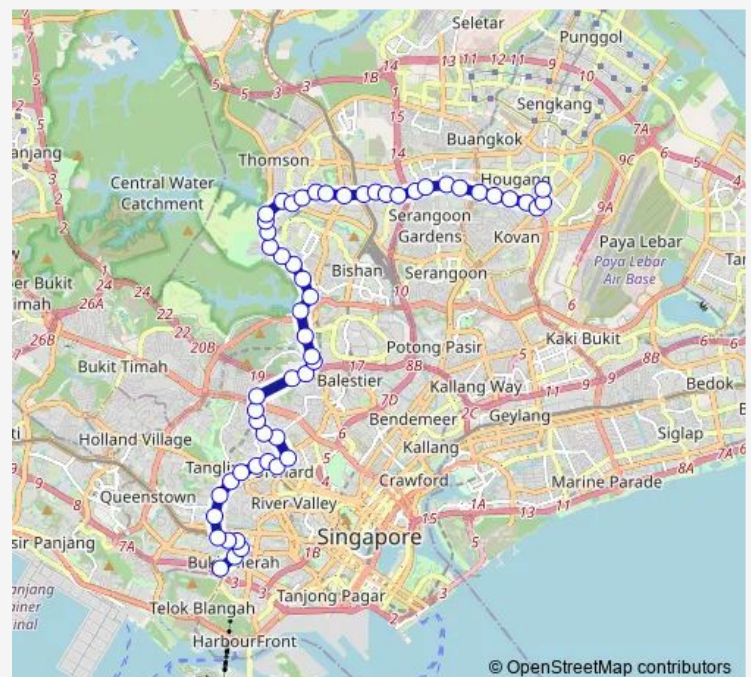

### Route schedule

Bt Merah Int — Hougang Ctrl Int

Monday 05:45

Tuesday 05:45

Wednesday 05:45

Thursday 05:45

Friday 05:45

Saturday 05:45

### Route info

Direction: Bt Merah Int

Stops: 54

Trip Duration: 1 hour 34 min

Old Police Academy

S'pore Polo Club

AFT Andrew Rd

Macritchie Reservoir