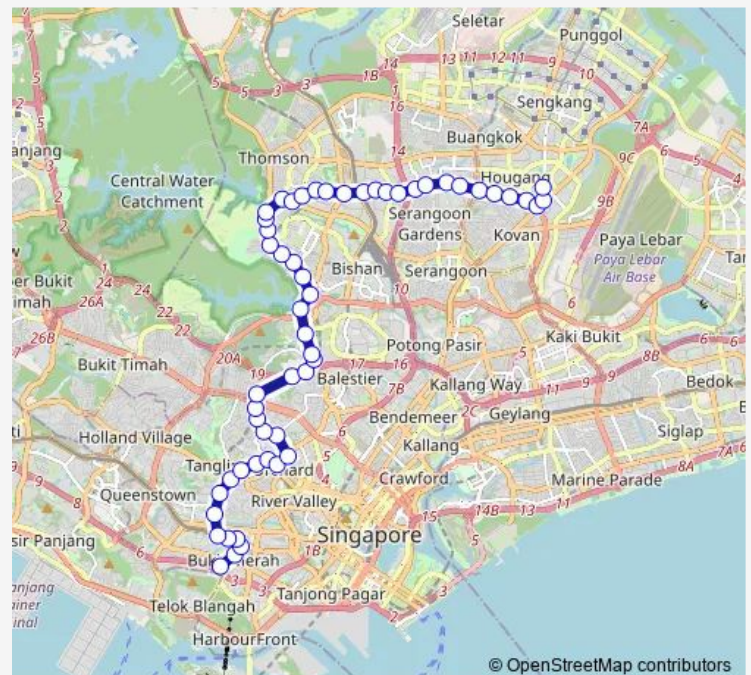

Thursday 05:45

Friday 05:45

Saturday 05:45

Sunday 05:45

Route info

Direction: Bt Merah Int

Stops: 54

Trip Duration: 1 hour 34 min

Old Police Academy

S'pore Polo Club

AFT Andrew Rd

Macritchie Reservoir

ST. Theresa'S Hme

Opp Shunfu Est

Bef Thomson Ridge

Upp Thomson Stn Exit 5