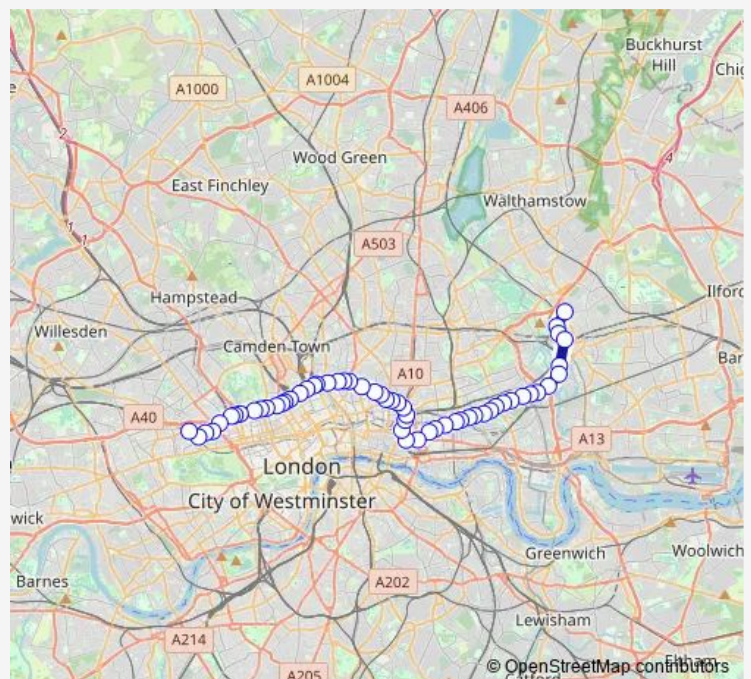

### Route schedule

Cleveland Terrace — Drapers Field

Monday 00:42-05:16

Tuesday 00:42-05:16

Wednesday 00:42-05:16

Thursday 00:42-05:16

Friday 00:40-05:15

Saturday 00:40-05:15

### Route info

Direction: Cleveland Terrace

Stops: 53

Trip Duration: 1 hour 18 min

N205 — Paddington - King's Cross - Liverpool Street - Mile End - Leyton, Downsell Road

Central Street

Windsor Terrace

Moorfields Eye Hospital