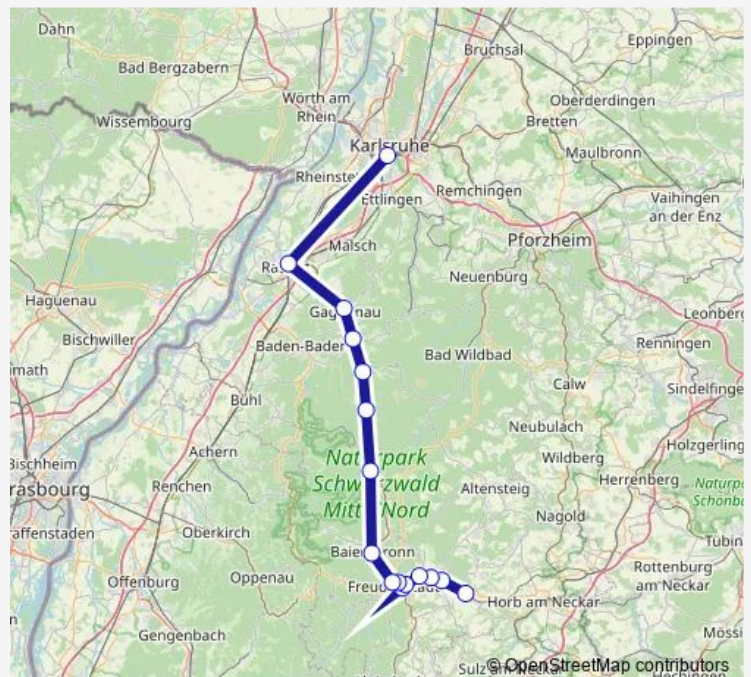

Karlsruhe Hauptbahnhof

### Route schedule

FDS Hbf. — Karlsruhe Hauptbahnhof

Monday —

Tuesday —

Wednesday —

Thursday —

Friday —

Saturday —

### Route info

Direction: FDS Hbf.

Stops: 13

Trip Duration: 1 hour 24 min

■ Re40

BusMaps