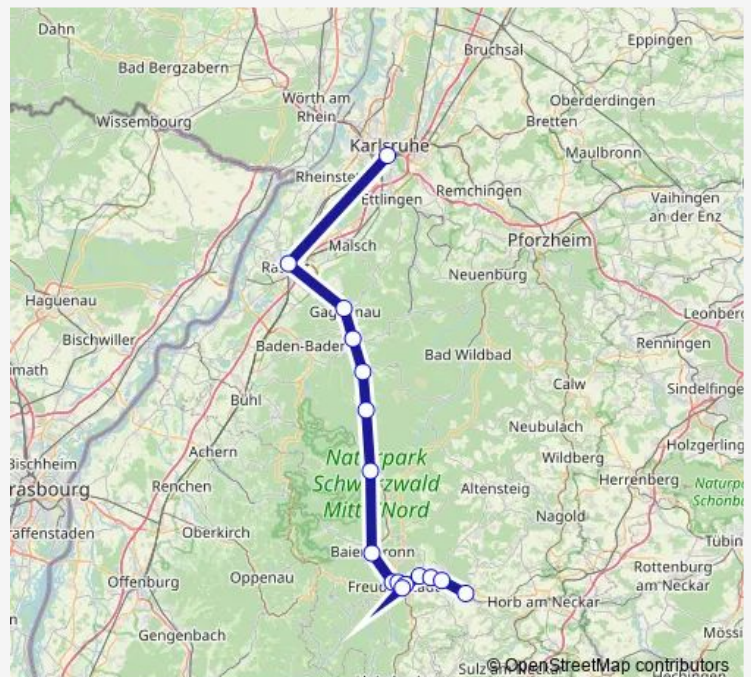

Karlsruhe Hauptbahnhof

### Route schedule

FDS Hbf. — Karlsruhe Hauptbahnhof

Monday 08:22

Tuesday 08:22

Wednesday 08:22

Thursday 08:22

Friday 08:22

Saturday 08:22

### Route info

Direction: FDS Hbf.

Stops: 13

Trip Duration: 1 hour 23 min

RE40

BusMaps