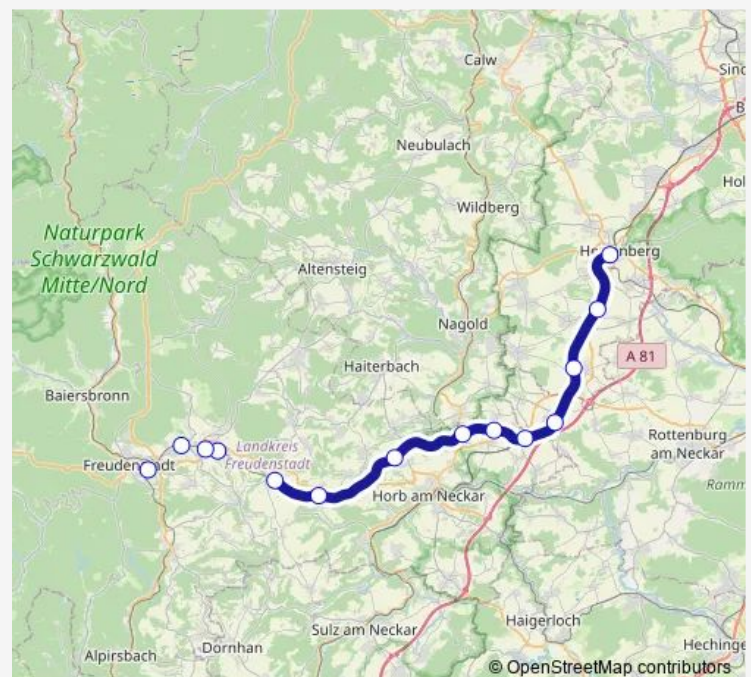

Rail RE40 Herrenberg - Freudenstadt

[Go to website](#)

Direction

Herrenberg — Freudenstadt Hbf

14 stops

[Open route schedule](#)

Herrenberg

Gäufelden

Bondorf

Ergenzingen

Eutingen im Gäu

Eutingen Nord

Hochdorf (bei Horb)

Horb (N) Heiligenfeld

Bittelbronn

Schopfloch (Fds)

Dornstetten

Dornstetten Aach

Grüntal-Wittlensweiler

Freudenstadt Hbf

Route schedule

Herrenberg — Freudenstadt Hbf

Monday 06:20-16:02

Tuesday 06:20-16:02

Wednesday 06:20-16:02

Thursday 06:20-16:02

Friday 06:20-16:02

Saturday —

Sunday —

Route info

Direction: Herrenberg

Stops: 14

Trip Duration: 0 hour 50 min

RE40 — Herrenberg - Freudenstadt

BusMaps