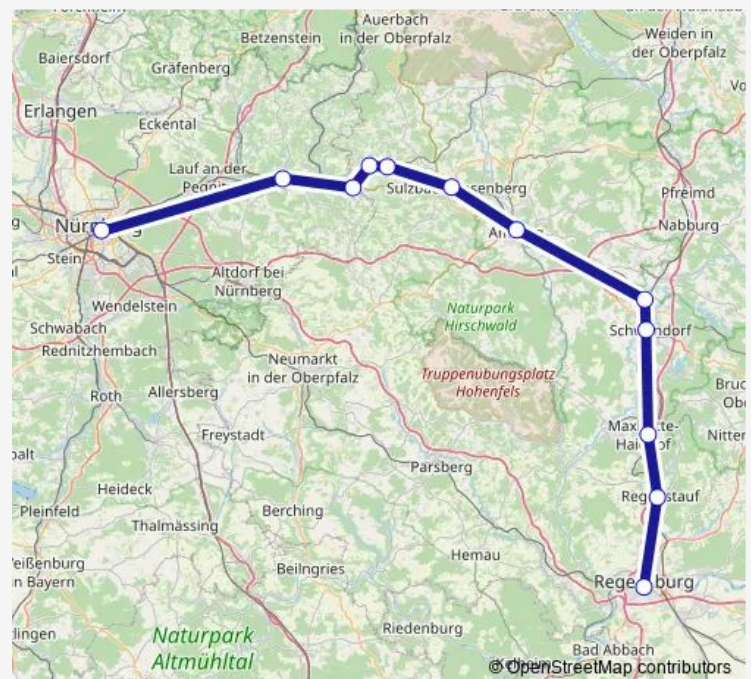

Hartmannshof

Etzelwang

Neukirchen (b Sulzbach-Rosenberg)

Sulzbach-Rosenberg

Amberg

Schwandorf

Route schedule

Nürnberg Hbf — Schwandorf

Monday —

Tuesday —

Wednesday —

Thursday —

Friday 15:05

Saturday —

Sunday —

Route info

Direction: Nürnberg Hbf

Stops: 8

Trip Duration: 1 hour 20 min

RE40

Direction

Schwandorf — Amberg

2 stops

[Open route schedule](#)