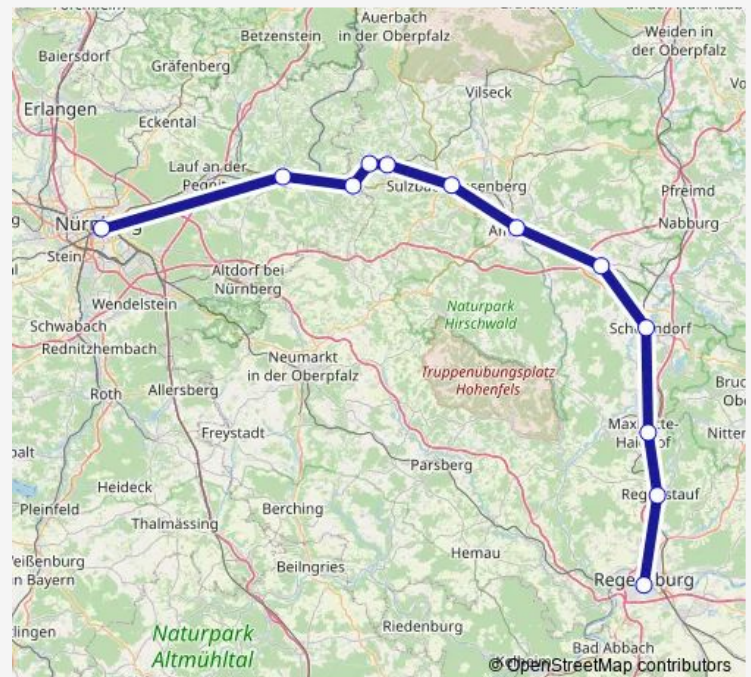

Hartmannshof

Etzelwang

Neukirchen (b Sulzbach-Rosenberg)

Sulzbach-Rosenberg

Amberg

Schwandorf

Route schedule

Nürnberg Hbf — Schwandorf

Monday —

Tuesday —

Wednesday —

Thursday —

Friday 15:05

Saturday —

Sunday —

Route info

Direction: Nürnberg Hbf

Stops: 8

Trip Duration: 1 hour 20 min

■ Re40

BusMaps

Direction

Schwandorf — Amberg

2 stops