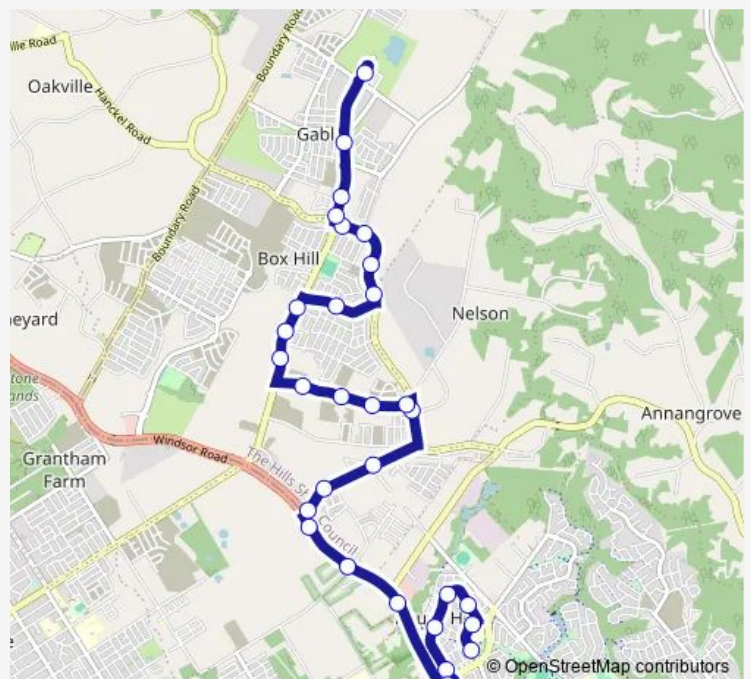

Mason Rd Before Terry Rd

40 Terry Rd

48 Terry Rd

Terry Rd Opp George St

Route schedule

Clower Av After Panmure St — Santa Sophia Catholic College, Fontana Dr

Monday 07:15

Tuesday 07:15

Wednesday 07:15

Thursday 07:15

Friday 07:15

Saturday —

Sunday —

Route info

Direction: Clower Av After Panmure St

Stops: 30

Trip Duration: 0 hour 32 min

2110 — Rouse Hill to Santa Sophia College

George St After Hollindale St

Old Pitt Town Rd After George St

162 Old Pitt Town Rd

152 Old Pitt Town Rd

Old Pitt Town Rd Before Terry Rd (Hail And Ride)