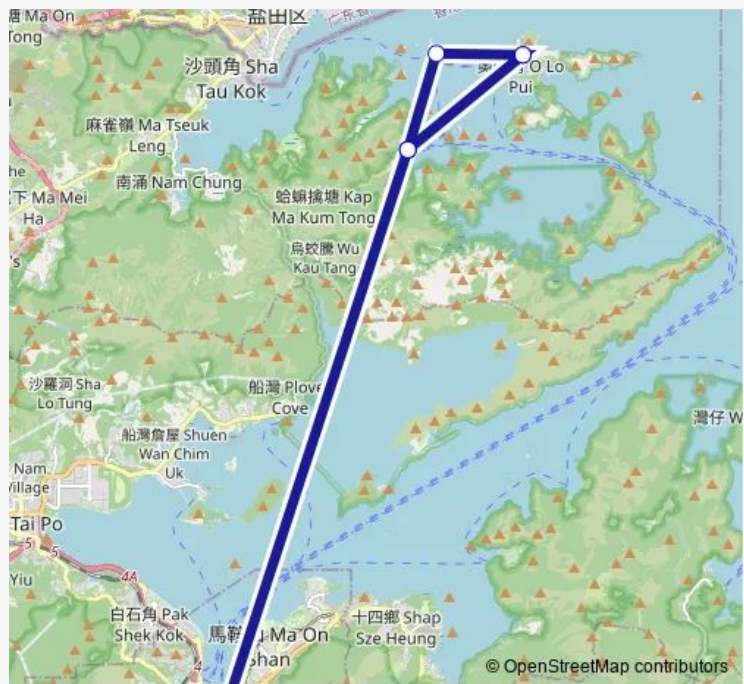

# Ferry TAI Shui Hang - LAI CHI WO/KAT O/AP Chau (Circular)

[Go to website](#)

**Direction**  
 Shatin Area 77 Landing — Shatin Area 77 Landing  
 8 stops  
[Open route schedule](#)

- Shatin Area 77 Landing
- Lai Chi Wo Landing Steps|Lai Chi Wo Public Pier
- Kat O Chau Pier
- Ap Chau Public Pier
- Lai Chi Wo Landing Steps|Lai Chi Wo Public Pier
- Kat O Chau Pier
- Lai Chi Wo Landing Steps|Lai Chi Wo Public Pier
- Shatin Area 77 Landing

**Route schedule**  
 Shatin Area 77 Landing — Shatin Area 77 Landing

Monday	—
Tuesday	09:00
Wednesday	—
Thursday	09:00
Friday	—
Saturday	—
Sunday	—

**Route info**  
 Direction: Shatin Area 77 Landing  
 Stops: 8  
 Trip Duration: 2 hour 25 min