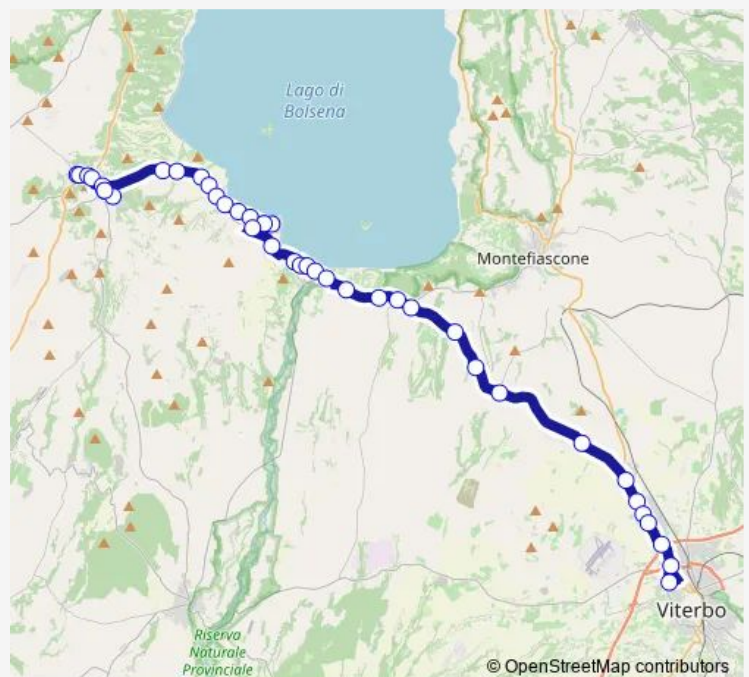

Monday 06:55

Tuesday 06:55

Wednesday 06:55

Thursday 06:55

Friday 06:55

Saturday 06:55

Sunday —

Route info

Direction: Valentano | Via Marconi Via Roma # f392

Stops: 41

Trip Duration: 0 hour 45 min

Valentano - Viterbo # Va975a

Marta | Via Capodimonte Via Matteotti # f653

Marta | Via Capodimonte Via Roma # f654

Marta | Piazza Umberto I # f580