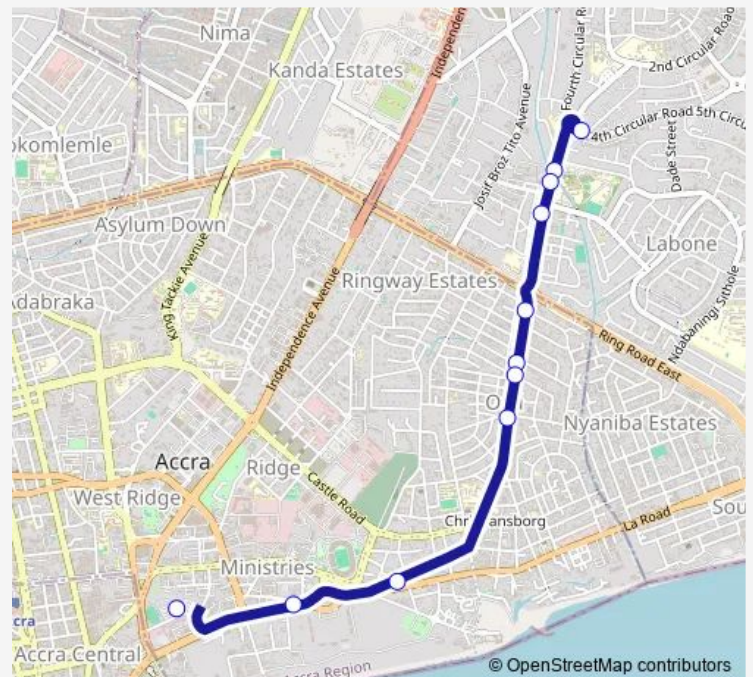

Bus 416B Null

[Go to website](#)

Direction

Roundabout 416 — Terminal New Tema Station

11 stops

[Open route schedule](#)

Roundabout 416

Aquinas

Terminal New Tema Station

Route schedule

Roundabout 416 — Terminal New Tema Station

Monday 14:45

Tuesday 14:45

Wednesday 14:45

Thursday 14:45

Friday 14:45

Saturday 14:45

Sunday 14:45

Route info

Direction: Roundabout 416

Stops: 11

Trip Duration: 0 hour 30 min

■ 416B — Null

416B Bus time schedules and route maps are available in an offline PDF at busmaps.com. Use the busmaps.com website to see live bus times, train schedule or subway schedule, and step-by-step directions for all public transit in Accra