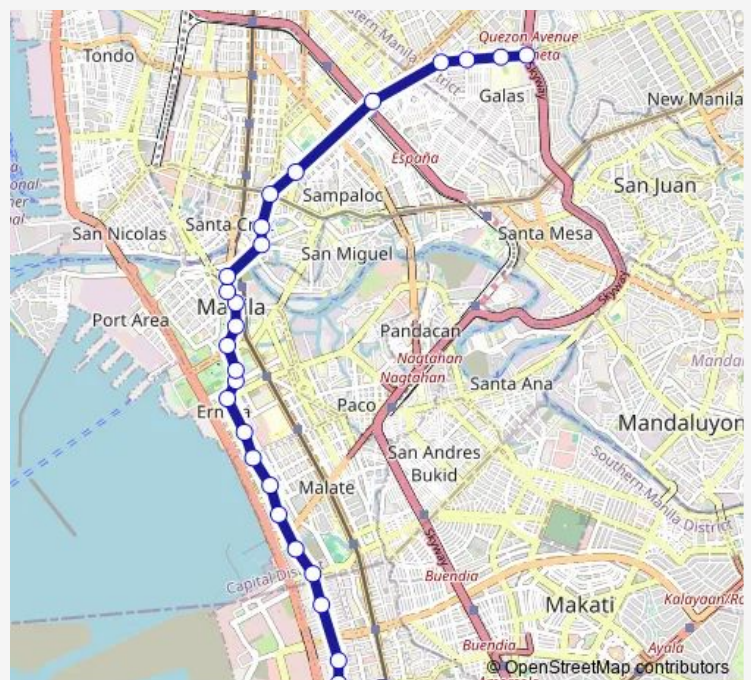

P. Villanueva, Lungsod ng Pasay — Gregorio Araneta Ave / Eulogio Rodriguez Sr Ave Intersection, Quezon City, Manila

Monday 00:00

Tuesday 00:00

Wednesday 00:00

Thursday 00:00

Friday 00:00

Saturday 00:00

Sunday 00:00

Route info

Direction: P. Villanueva, Lungsod ng Pasay

Stops: 28

Trip Duration: 0 hour 54 min

■ Libertad QI via Mabini

Quezon Blvd, Manila

Quezon Blvd, Manila

Claro M. Recto Ave / Quezon Blvd Intersection, Manila