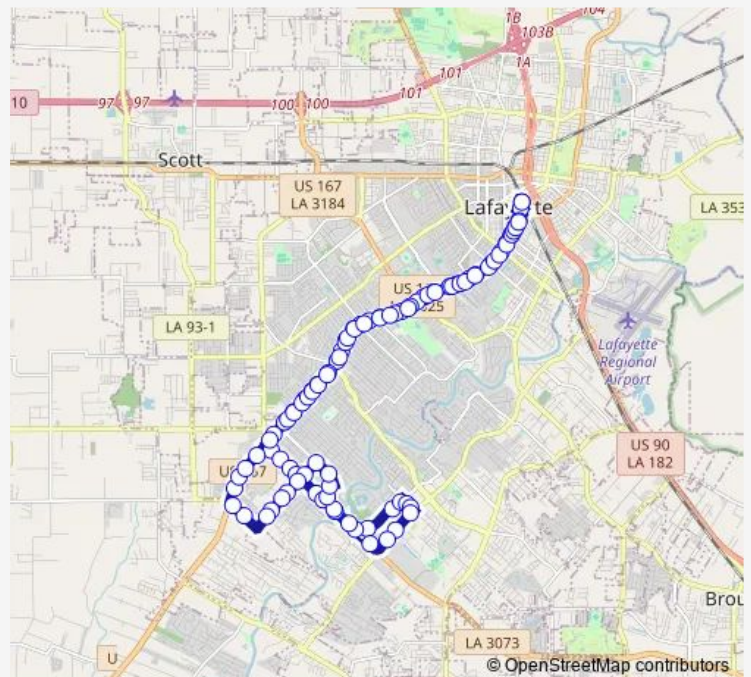

Johnston Street & Cycle Gear

Johnston Street & Holden Ave

Johnston Street & Fun Jumps

Johnston Street & Treehaven Blvd

Johnston Street & Foreman Drive

Route schedule

Terminal — Terminal

Monday 05:45-16:45

Tuesday 05:45-16:45

Wednesday 05:45-16:45

Thursday 05:45-16:45

Friday 05:45-16:45

Saturday —

Sunday —

Route info

Direction: Terminal

Stops: 99

Trip Duration: 0 hour 55 min

025 - Johnston St

Johnston Street & Marie Antoinette Street

Johnston Street & Westchester Drive

Johnston Street & Mimosa Pl

Johnston Street & Autozone

Fiesta Village Shopping Center

Johnston Street at Office Depot

Johnston Street & Lana Drive (Outbound)

Johnston Street & Rite-Aid

Johnston Street & Genevieve Drive (Outbound)

Johnston Street & Westmark Blvd

Centerpiece Center

Caffery Parkway & Lafayette Shooters