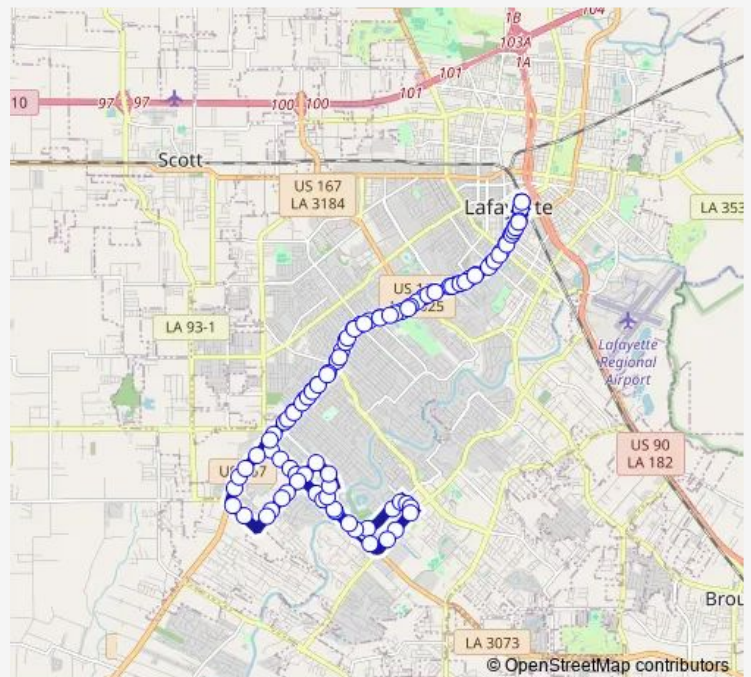

Bus 025 - Johnston St

[Go to website](#)

Direction
Terminal — Terminal
99 stops
[Open route schedule](#)

- Terminal
- Lee Avenue & East Cypress Street
- Johnston Street & Vermilion Street
- Johnston Street & E Main Street (Outbound)
- Johnston Street & Jefferson Street
- Johnston St & Gen. Mouton Ave (Outbound)
- Johnston Street & U.L. House
- Johnston Street & E St Mary Blvd
- Johnston St & W Lewis St
- Johnston Street & St Julien Ave
- Ira Nelson Horticulture Center
- Johnston Street & Coliseum Rd
- Johnston Street & St Christopher Street
- Johnston Street & Albertsons
- Johnston Street & Meaux Blvd
- Johnston Street & Bertrand Drive (Outbound)
- Johnston Street & Cycle Gear
- Johnston Street & Holden Ave
- Johnston Street & Fun Jumps
- Johnston Street & Treehaven Blvd
- Johnston Street & Foreman Drive

Route schedule
Terminal — Terminal

Monday	05:45-16:45
Tuesday	05:45-16:45
Wednesday	05:45-16:45
Thursday	05:45-16:45
Friday	05:45-16:45
Saturday	—
Sunday	—

Route info
Direction: Terminal
Stops: 99
Trip Duration: 0 hour 55 min

025 - Johnston St

Johnston Street & Marie Antoinette Street

Johnston Street & Westchester Drive

Johnston Street & Mimosa Pl

Johnston Street & Autozone

Fiesta Village Shopping Center

Johnston Street at Office Depot

Johnston Street & Lana Drive (Outbound)

Johnston Street & Rite-Aid

Johnston Street & Genevieve Drive (Outbound)

Johnston Street & Westmark Blvd

Centerpiece Center

Caffery Parkway & Lafayette Shooters

Caffery Parkway & Tsubaki