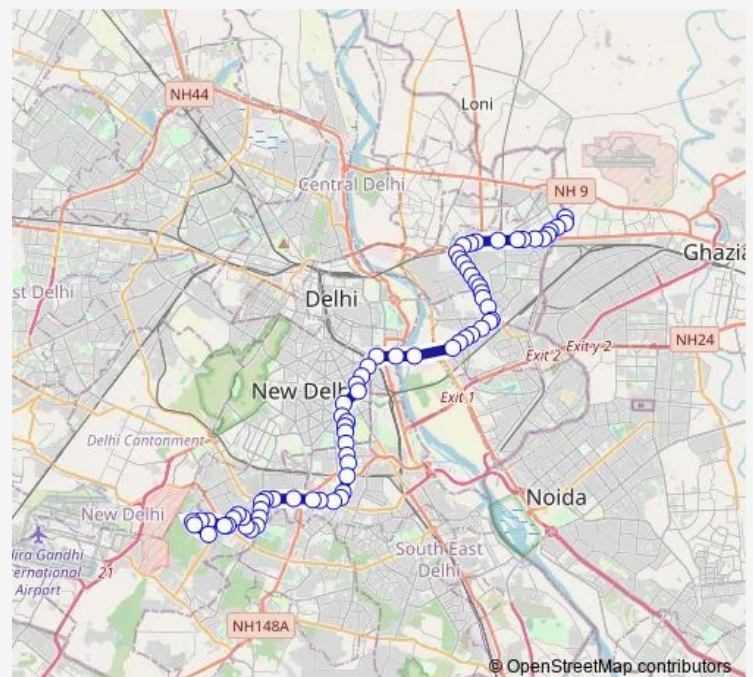

Hans Apartment

Arjun Nagar

Radheypuri

Route schedule

New Seema Puri Depot Cluster — Cpwd Colony Vasant Vihar

Monday 04:41-20:07

Tuesday 04:41-20:07

Wednesday 04:41-20:07

Thursday 04:41-20:07

Friday 04:41-20:07

Saturday 04:41-20:07

Sunday 04:41-20:07

Route info

Direction: New Seema Puri Depot Cluster

Stops: 70

Trip Duration: 2 hour 5 min