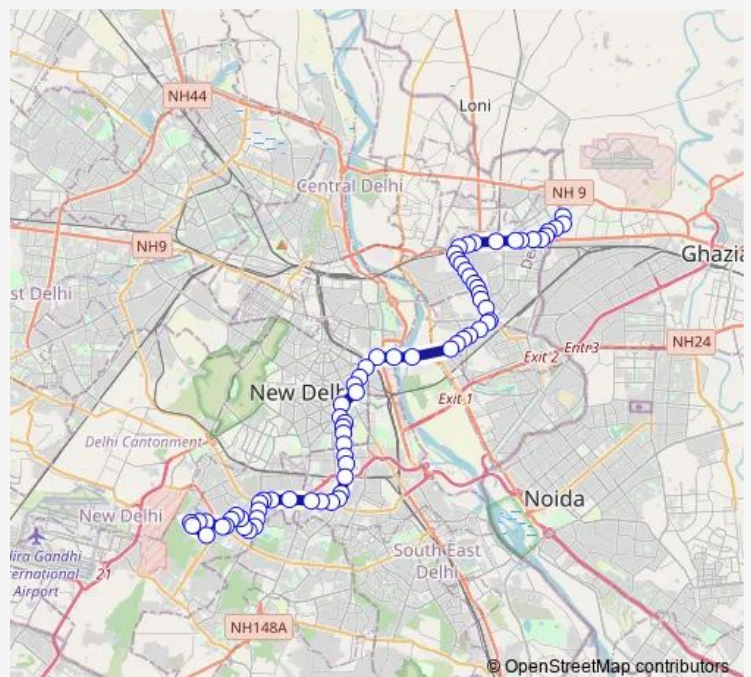

Hans Apartment

Arjun Nagar

Radheypuri

Route schedule

New Seema Puri Depot Cluster — Cpwd Colony Vasant Vihar

Monday 04:41-20:07

Tuesday 04:41-20:07

Wednesday 04:41-20:07

Thursday 04:41-20:07

Friday 04:41-20:07

Saturday 04:41-20:07

Sunday 04:41-20:07

Route info

Direction: New Seema Puri Depot Cluster

Stops: 70

Trip Duration: 2 hour 5 min