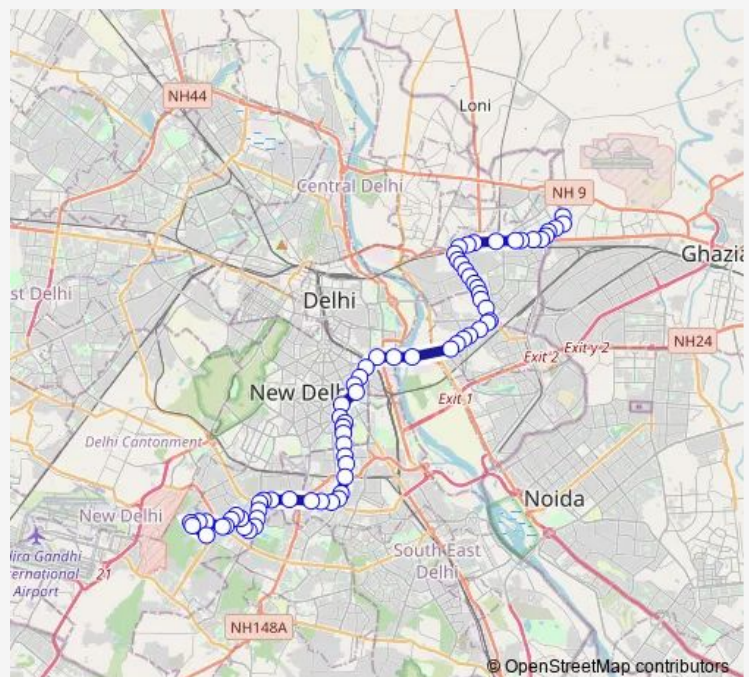

### Route schedule

New Seema Puri Depot Cluster — Cpwd Colony Vasant Vihar

Monday 04:41-20:07

Tuesday 04:41-20:07

Wednesday 04:41-20:07

Thursday 04:41-20:07

Friday 04:41-20:07

Saturday 04:41-20:07

### Route info

Direction: New Seema Puri Depot Cluster

Stops: 70

Trip Duration: 2 hour 5 min

Jagatpuri A Block

Jagatpuri F-Block

Karkardooma Xing

New Rajdhani Enclave