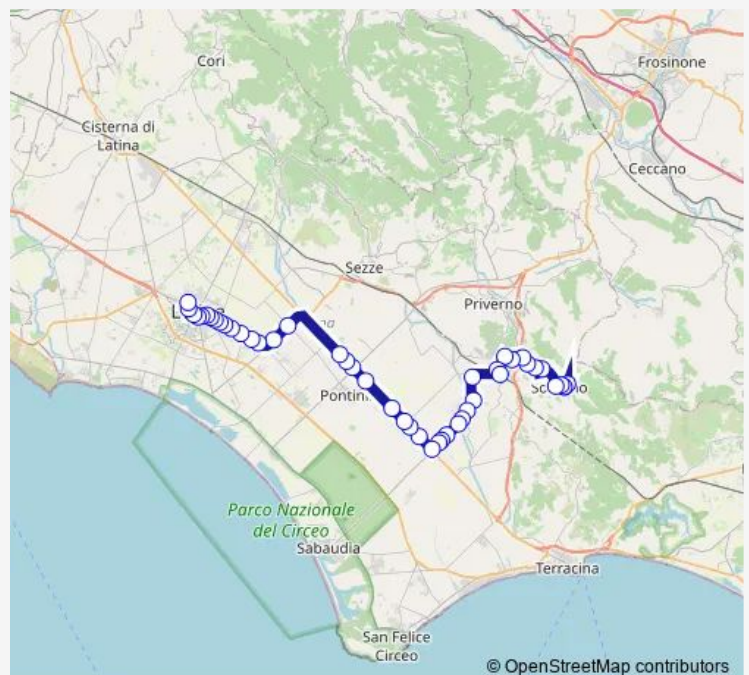

Route schedule

Sonnino | Via Pellegrini Via Arringo # f3825 — Latina | Terminal Bus # f3092

Monday 05:25-16:30

Tuesday 05:25-16:30

Wednesday 05:25-16:30

Thursday 05:25-16:30

Friday 05:25-16:30

Saturday 05:25-15:15

Sunday —

Route info

Direction: Sonnino | Via Pellegrini Via Arringo # f3825

Stops: 46

Trip Duration: 1 hour 4 min

Sonnino - Latina # Lt638d

Pontinia | Via Marittima Via Appia # f3801

Pontinia | Via Appia Via Migliara 52 # f2964