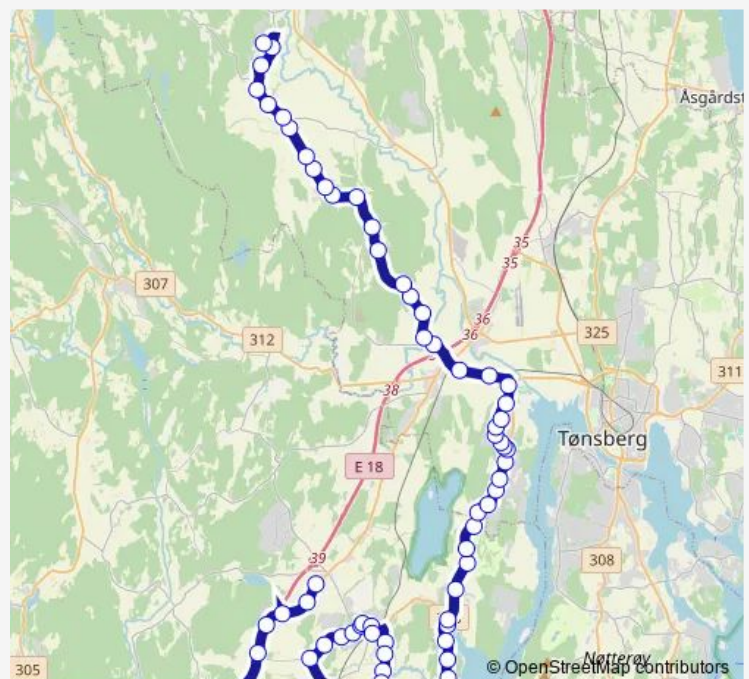

### Route schedule

Gjennestad — Bergsåsen

Monday 06:45

Tuesday 06:45

Wednesday 06:45

Thursday 06:45

Friday 06:45

Saturday —

### Route info

Direction: Gjennestad

Stops: 66

Trip Duration: 1 hour 5 min

1636 — Stokke-Vear-Bergsåsen

Storevartoppen

Storevar

Vårnes