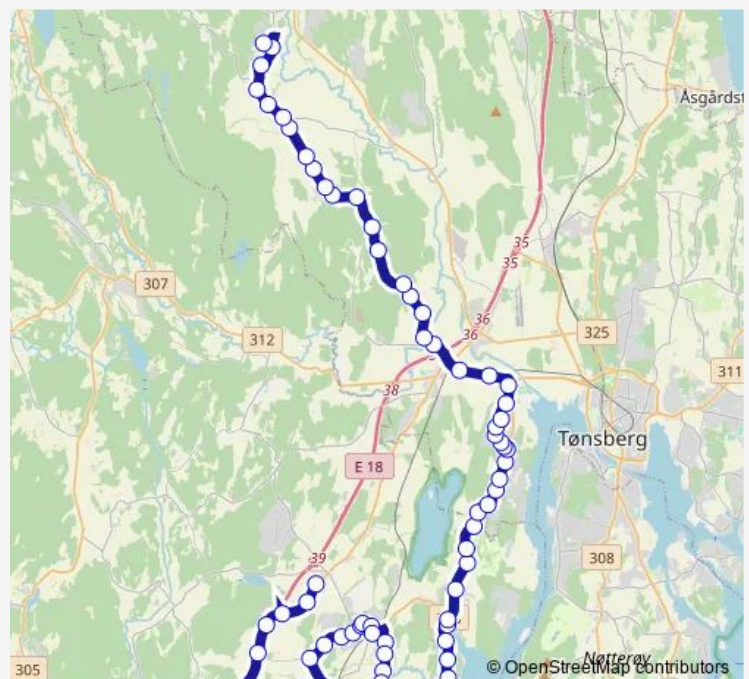

Domsbru

Vaktberg

Sandskje

Route schedule

Gjennestad — Bergsåsen

Monday 06:45

Tuesday 06:45

Wednesday 06:45

Thursday 06:45

Friday 06:45

Saturday —

Sunday —

Route info

Direction: Gjennestad

Stops: 67

Trip Duration: 1 hour 5 min