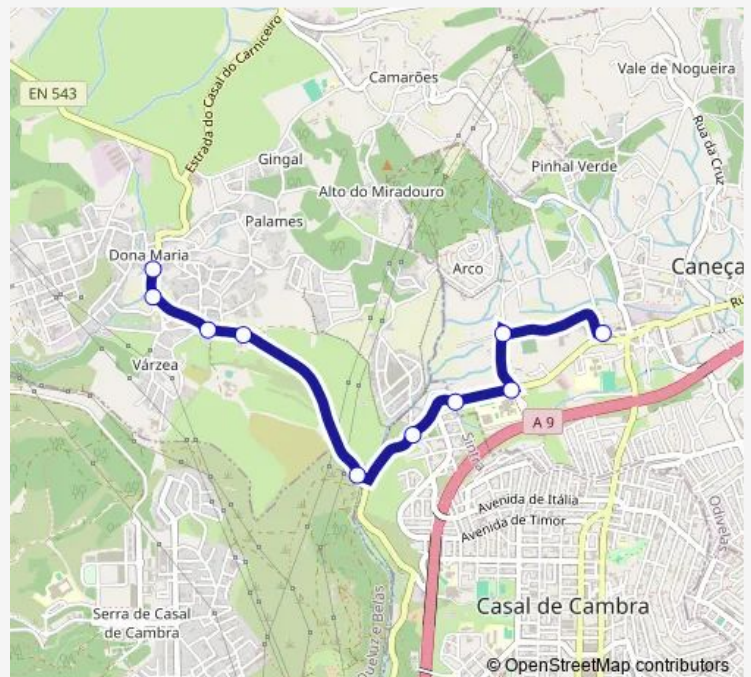

Saturday 08:45-18:55

Sunday 08:45-18:55

**Route info**

Direction: D Maria (Igreja)

Stops: 10

Trip Duration: 0 hour 7 min

1636 — Caneças (B Maria Teresa) - D Maria (Igreja)

## Direction

Caneças (B° Maria Teresa) — D Maria (Igreja)

13 stops

[Open route schedule](#)

Caneças (B° Maria Teresa)

R Pinhal Castelo Vide (X) R Aqueduto

Rua do Aqueduto 34

Caneças (Largo Vieira Caldas)

## Route info

Direction: Caneças (B° Maria Teresa)

Stops: 13

Trip Duration: 0 hour 12 min

**Direction**

D Maria (Igreja) — Caneças (B° Maria Teresa)

12 stops

[Open route schedule](#)

## Route info

Direction: Caneças (Largo Vieira Caldas)

Stops: 10

Trip Duration: 0 hour 9 min

1636 Bus time schedules and route maps are available in an offline PDF at busmaps.com. Use the busmaps.com website to see live bus times, train schedule or subway schedule, and step-by-step directions for all public transit in Lisbon