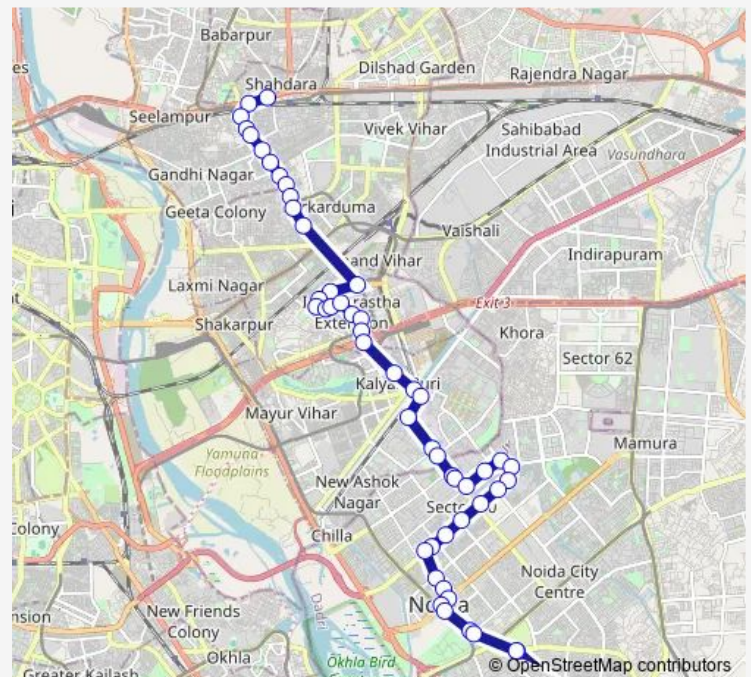

### Route schedule

Shahdara Terminal — Police Choki Sadarpur

Monday 06:50-22:20

Tuesday 06:50-22:20

Wednesday 06:50-22:20

Thursday 06:50-22:20

Friday 06:50-22:20

Saturday 06:50-22:20

Sunday 06:50-22:20

### Route info

Direction: Shahdara Terminal

Stops: 51

Trip Duration: 1 hour 21 min

319aup

BusMaps

Parivar Apartment

Vinod Nagar