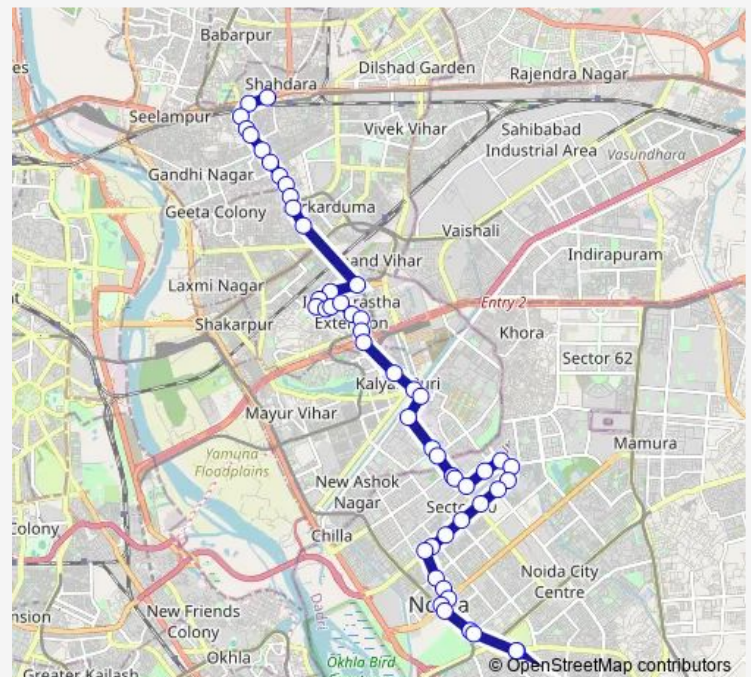

Thursday 06:50-22:20

Friday 06:50-22:20

Saturday 06:50-22:20

Sunday 06:50-22:20

Route info

Direction: Shahdara Terminal

Stops: 51

Trip Duration: 1 hour 21 min