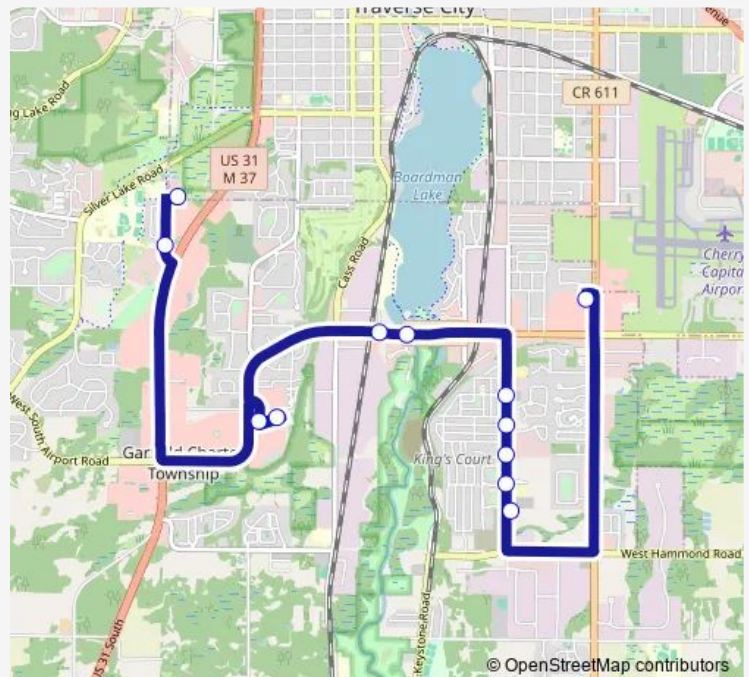

### Direction

Meijer Park and Ride — Cherryland Center at TC Curling

12 stops

[Open route schedule](#)

Meijer Park and Ride

Franke Rd. at Great Wolf Lodge

GT Crossing

GT Crossing Storefront

### Route schedule

Meijer Park and Ride — Cherryland Center at TC Curling

Monday 06:00-20:00

Tuesday 06:00-20:00

Wednesday 06:00-20:00

Thursday 06:00-20:00

Friday 06:00-20:00

Saturday 09:30-17:30

### Route info

Direction: Meijer Park and Ride

Stops: 12

Trip Duration: 0 hour 22 min

## Direction

Cherryland Center at TC Curling — Meijer Park and Ride

14 stops

[Open route schedule](#)

Cherryland Center at TC Curling

Oak Terrace at Garfield Road

Oak Terrace Apartments

Aspen Hills Apartments