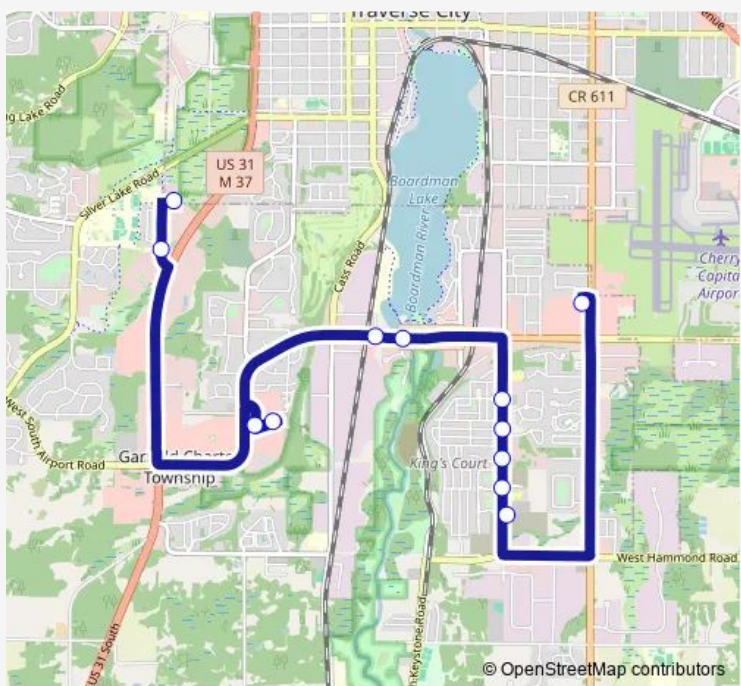

Bus 07 07 Crosstown

[Go to website](#)

Direction
 Meijer Park and Ride — Cherryland Center at TC Curling
 12 stops
[Open route schedule](#)

- Meijer Park and Ride
- Franke Rd. at Great Wolf Lodge
- GT Crossing
- GT Crossing Storefront
- South Airport at Goodwill Store
- South Airport at Raquet Club Dr.
- Lafranier Rd. at Kings Court
- Lafranier Rd. at Andrew Place
- Lafranier Rd. at Maylane (Medilodge)
- Lafranier Rd. at Ridge 45 Apartments (Outbound)
- Lafranier Transfer - Park -N-Ride
- Cherryland Center at TC Curling

Route schedule
 Meijer Park and Ride — Cherryland Center at TC Curling

Monday	06:00-20:00
Tuesday	06:00-20:00
Wednesday	06:00-20:00
Thursday	06:00-20:00
Friday	06:00-20:00
Saturday	09:30-17:30
Sunday	—

Route info
 Direction: Meijer Park and Ride
 Stops: 12
 Trip Duration: 0 hour 22 min

Direction

Cherryland Center at TC Curling — Meijer Park and Ride

14 stops

[Open route schedule](#)

Cherryland Center at TC Curling

Oak Terrace at Garfield Road

Oak Terrace Apartments

Aspen Hills Apartments

Sugar Plum Apartments

Lafranier Transfer - Park -N-Ride

Lafranier Rd. at Ridge 45 Apartments (Inbound)

Lafranier Rd. at GT County Health Dept.