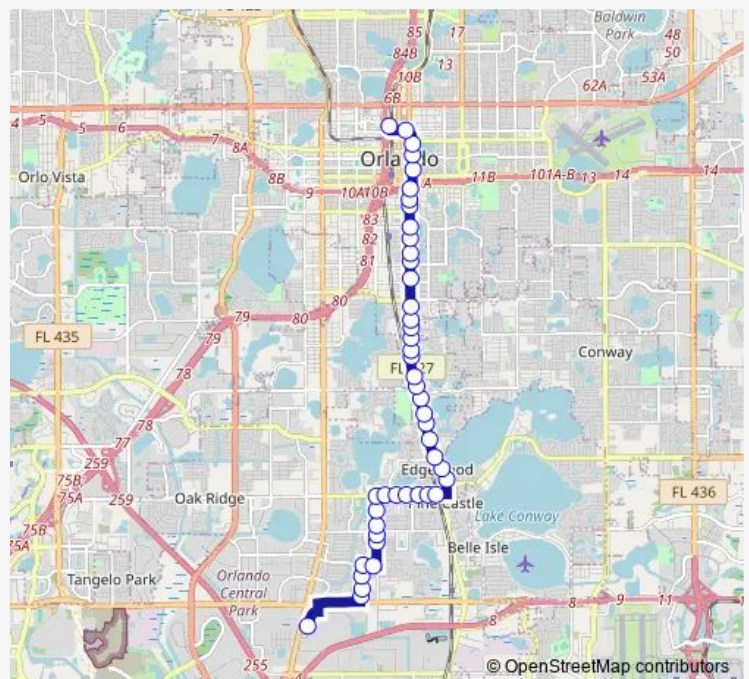

S Orange AVE AND Southgate Commerce Blvd

S Orange AVE AND Suddath Dr

S Orange AVE AND Jennie Jewel Dr

S Orange AVE AND Oakwater Cir

### Route schedule

N Garland AVE AND W Amelia St — Florida Mall AVE AND Crystal Clear Ln

Monday 05:05-23:15

Tuesday 05:05-23:15

Wednesday 05:05-23:15

Thursday 05:05-23:15

Friday 05:05-23:15

Saturday 05:05-23:15

### Route info

Direction: N Garland AVE AND W Amelia St

Stops: 46

Trip Duration: 0 hour 47 min

07 — S. Orange AVE/Florida Mall

S Orange AVE AND Kelsey St

S Orange AVE AND Gatlin Ave

S Orange AVE AND Prescott Dr

## Route info

Direction: Florida Mall AVE AND Crystal Clear Ln

Stops: 45

Trip Duration: 0 hour 35 min

S Orange Avenue AND Holden Avenue

S Orange AVE AND Kelsey St

S Orange AVE AND Oakwater Cir

S Orange AVE AND Jennie Jewel Dr