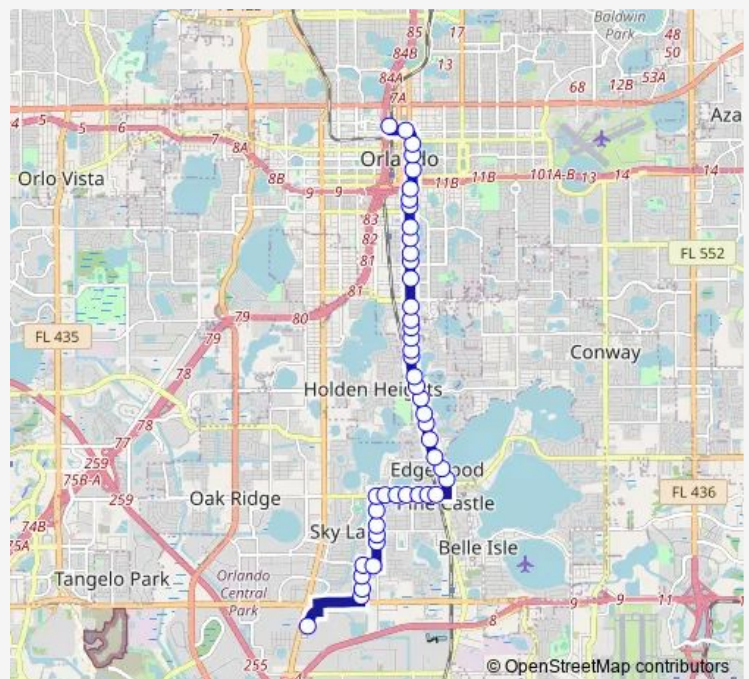

S Orange AVE AND Southgate Commerce Blvd

S Orange AVE AND Suddath Dr

S Orange AVE AND Jennie Jewel Dr

S Orange AVE AND Oakwater Cir

### Route schedule

N Garland AVE AND W Amelia St — Florida Mall AVE AND Crystal Clear Ln

Monday 05:05-23:15

Tuesday 05:05-23:15

Wednesday 05:05-23:15

Thursday 05:05-23:15

Friday 05:05-23:15

Saturday 05:05-23:15

### Route info

Direction: N Garland AVE AND W Amelia St

Stops: 46

Trip Duration: 0 hour 42 min

07 — S. Orange AVE/Florida Mall

S Orange AVE AND Kelsey St

S Orange AVE AND Gatlin Ave

S Orange AVE AND Prescott Dr