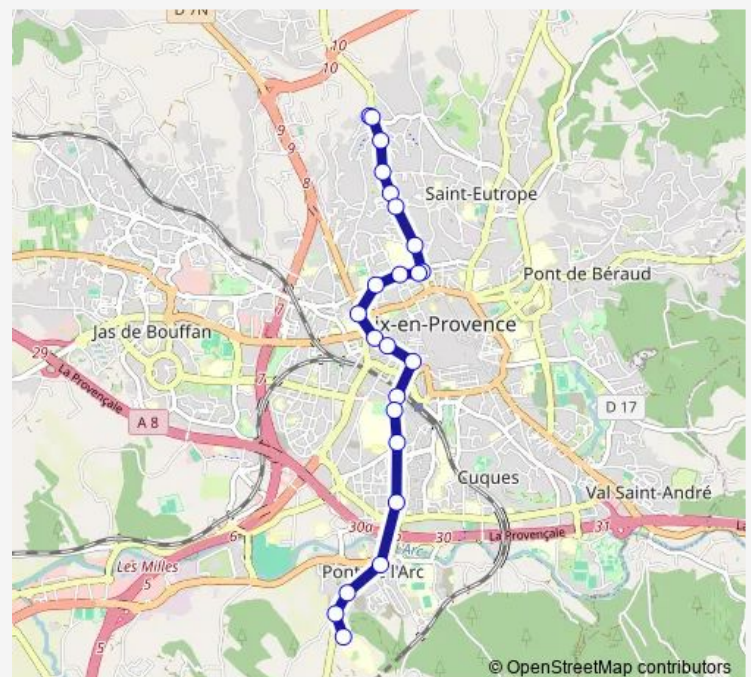

Thursday 06:40-21:06

Friday 06:40-21:06

Saturday 06:40-21:06

Sunday 06:40-21:06

Route info

Direction: Hôpital Provence

Stops: 23

Trip Duration: 0 hour 32 min

07 — P+R Brunet<>Hôpital Provence

BusMaps

Brunet

P+R Brunet

Direction

P+R Brunet — Hôpital Provence

23 stops

[Open route schedule](#)