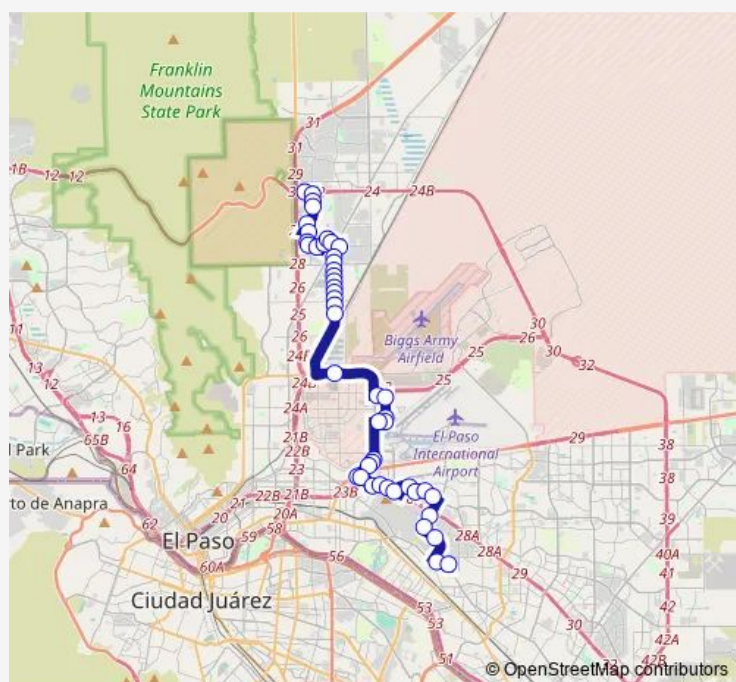

DianaGuadalupe

DianaTetons

DianaHercules

Route schedule

4700 TransmountainWal-Mart — Valle Verde Campus Bay 1

Monday 05:00-20:00

Tuesday 05:00-20:00

Wednesday 05:00-20:00

Thursday 05:00-20:00

Friday 05:00-20:00

Saturday 05:50-19:10

Sunday —

Route info

Direction: 4700 TransmountainWal-Mart

Stops: 47

Trip Duration: 1 hour 10 min

Leigh FisherAirport

AirportBoeing

6343 AirportCherbourg

AirportNormandy

GeronimoMontana -Starbucks

Bassett Place

6232 Gateway East

6416 Gateway East

Route info

Direction: Valle Verde Campus Bay 1

Stops: 46

Trip Duration: 1 hour 10 min

7400 Diana Dr

DianaMeade

DianaBenning

DianaHercules