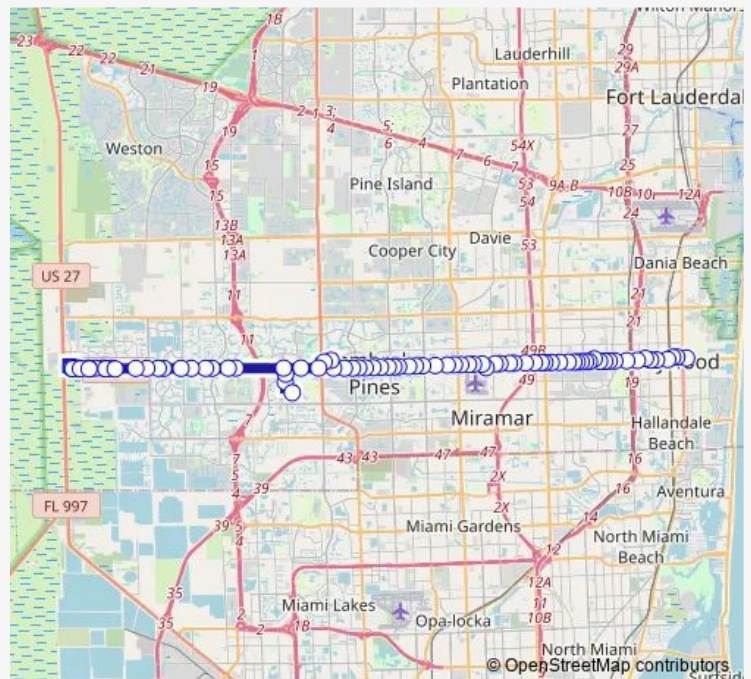

Pines B/#12600

Flamingo R/Pines B

NW 4 S/Flamingo R

Route schedule

Pines B/SW 196 A — N 17 A/Hollywood B - (Young Circle)

Monday 04:56-22:23

Tuesday 04:56-22:23

Wednesday 04:56-22:23

Thursday 04:56-22:23

Friday 04:56-22:23

Saturday 05:12-22:20

Sunday 19:11-20:12

Route info

Direction: Pines B/SW 196 A

Stops: 73

Trip Duration: 1 hour 13 min

07 — Hollywood Blv / Pines Blv Local

Pembroke Lakes Mall

Pines B/SW 118 A

Pines B/SW 114 A

Pines B/Hiatus R

Pines B/SW 108 A

Pines B/SW 106 A

Pines B/NW 103 A