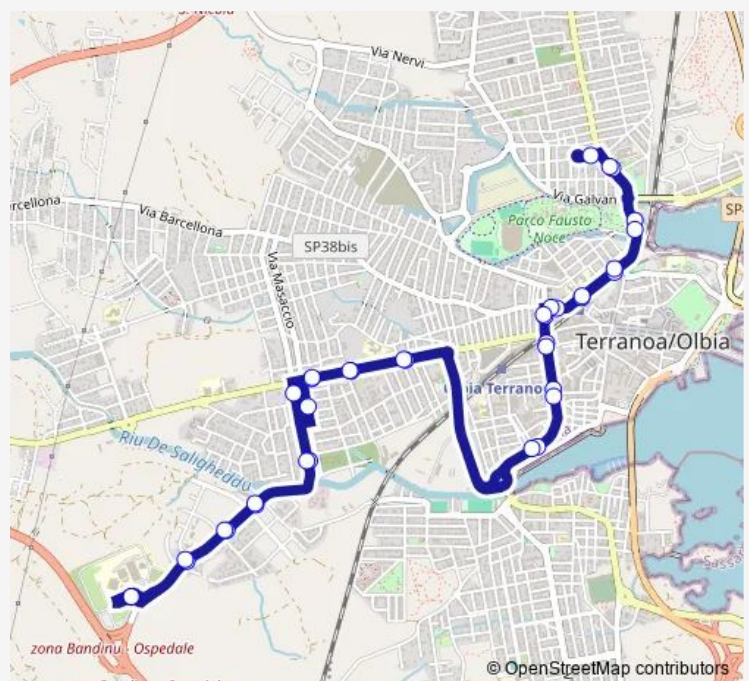

Mameli 6

Mameli Casermette

int. via Campidano

Corso Vittorio Veneto Cimabue

Corso Vittorio Veneto fr.Vemilia

Corso Vittorio Veneto Eni

Via Tre Venezie Ld

Tre Venezie 2a fer.

### Route schedule

Deposito Aspo — Osp.le G. Paolo li

Monday 05:50

Tuesday 05:50

Wednesday 05:50

Thursday 05:50

Friday 05:50

Saturday 05:50

### Route info

Direction: Deposito Aspo

Stops: 24

Trip Duration: 0 hour 17 min

07 — Ospedale Nuovo - Ospedale Vecchio - Ospedale Nuovo

Via Bazzoni

via Bazzoni (Chiesa)

Osp.le G. Paolo li

## Route info

Direction: Osp.le G. Paolo li

Stops: 24

Trip Duration: 0 hour 14 min

07 Bus time schedules and route maps are available in an offline PDF at [busmaps.com](https://busmaps.com). Use the [busmaps.com](https://busmaps.com) website to see live bus times, train schedule or subway schedule, and step-by-step directions for all public transit in Olbia