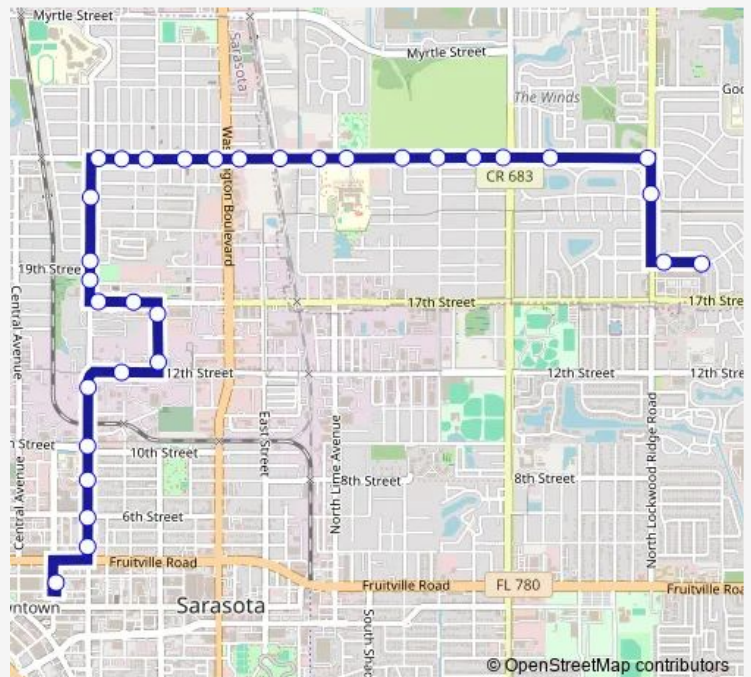

DR Martin Luther King JR WAY @ N Washington Blvd

DR Martin Luther King JR WAY @ Pershing Ave

DR Martin Luther King JR WAY @ Gillespie Ave

DR Martin Luther King JR WAY @ N Links Ave

DR Martin Luther King JR WAY @ Church Ave

DR Martin Luther King JR WAY @ Goodrich Ave

Route schedule

Monica Pkwy @ Andrea St — Downtown Transfer Station

Monday 05:25

Tuesday 05:25

Wednesday 05:25

Thursday 05:25

Friday 05:25

Saturday 05:25

Sunday —

Route info

Direction: Monica Pkwy @ Andrea St

Stops: 37

Trip Duration: 0 hour 16 min

07 — Downtown/N Orange/Newtown/NE Plaza

N Orange AVE @ DR Martin Luther King JR Way

N Orange AVE @ 23rd St

N Orange AVE @ 20th St

N Orange AVE @ 18th St

17th ST @ N Orange Ave

17th ST @ N Osprey Ave

N Osprey AVE @ 17th St

N Osprey AVE @ 12th St

12th ST @ N Osprey Ave