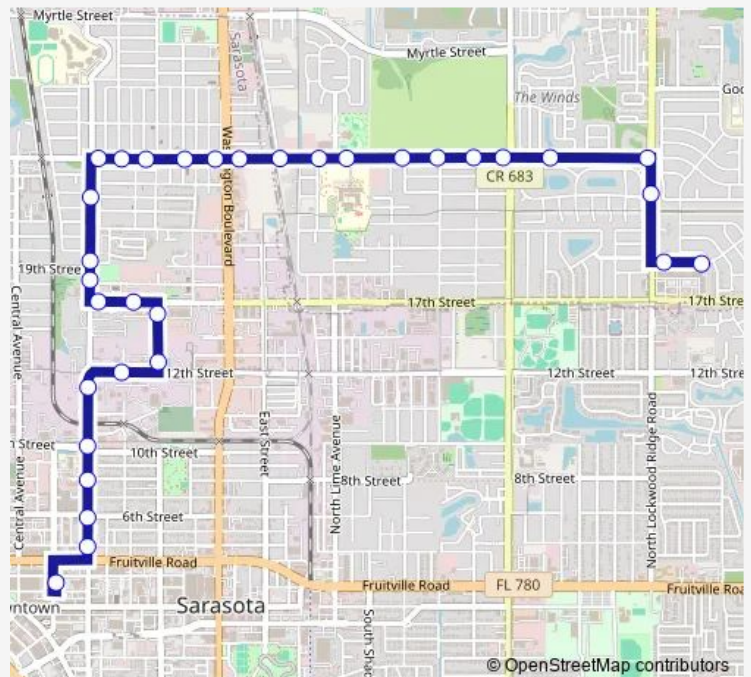

DR Martin Luther King JR WAY @ N Washington Blvd

DR Martin Luther King JR WAY @ Pershing Ave

DR Martin Luther King JR WAY @ Gillespie Ave

DR Martin Luther King JR WAY @ N Links Ave

DR Martin Luther King JR WAY @ Church Ave

DR Martin Luther King JR WAY @ Goodrich Ave

Route schedule

Monica Pkwy @ Andrea St — Downtown Transfer Station

Monday 05:25

Tuesday 05:25

Wednesday 05:25

Thursday 05:25

Friday 05:25

Saturday 05:25

Sunday —

Route info

Direction: Monica Pkwy @ Andrea St

Stops: 37

Trip Duration: 0 hour 16 min

07 — Downtown/N Orange/Newtown/NE Plaza

N Orange AVE @ DR Martin Luther King JR Way

N Orange AVE @ 23rd St

N Orange AVE @ 20th St

N Orange AVE @ 18th St

17th ST @ N Orange Ave

17th ST @ N Osprey Ave

N Osprey AVE @ 17th St

N Osprey AVE @ 12th St

12th ST @ N Osprey Ave