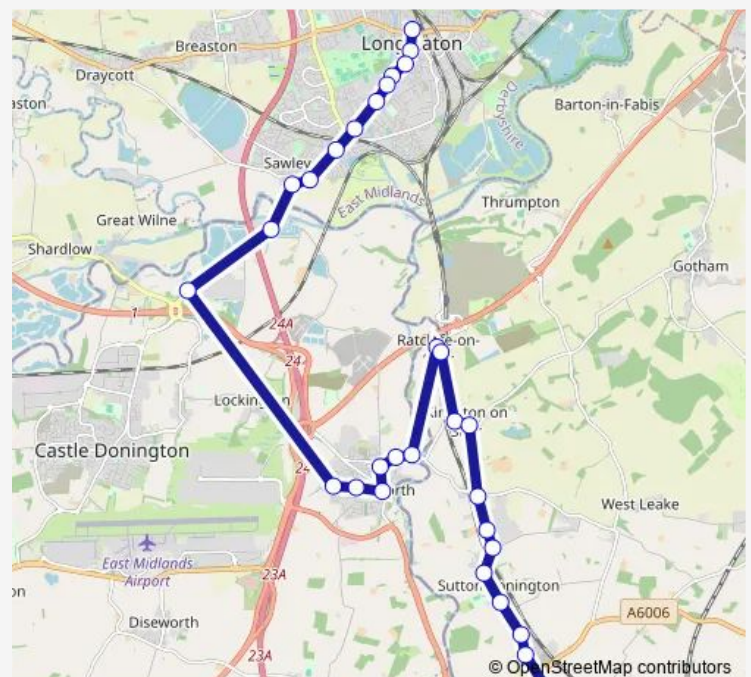

Thursday —

Friday 11:45

Saturday —

Sunday —

Route info

Direction: Trent Street

Stops: 31

Trip Duration: 0 hour 45 min

07 — Normanton On Soar - Long Eaton Asda

BusMaps

The Green

College Road

Agricultural College

Landcroft Lane

St Michaels Church

St Annes Lane

Orchard Close

Charnwood Avenue

School

Butt Lane

Direction

Butt Lane — Trent Street

29 stops

[Open route schedule](#)

—

Route info

Direction: Butt Lane

Stops: 29

Trip Duration: 0 hour 35 min

Nelson Street

Brooklands Court

Broad Street