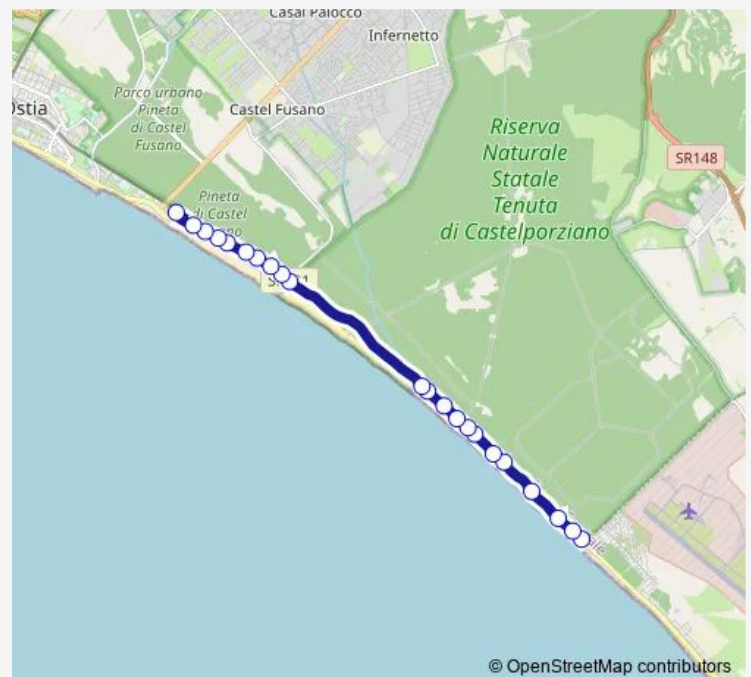

### Route schedule

Litoranea/Villaggio Tognazzi — Staz.Ne Cristoforo Colombo (RI)

Monday 07:05-21:08

Tuesday 07:05-21:08

Wednesday 07:05-21:08

Thursday 07:05-21:08

Friday 07:05-21:08

Saturday 07:05-21:08

### Route info

Direction: Litoranea/Villaggio Tognazzi

Stops: 22

Trip Duration: 0 hour 27 min

© OpenStreetMap contributors