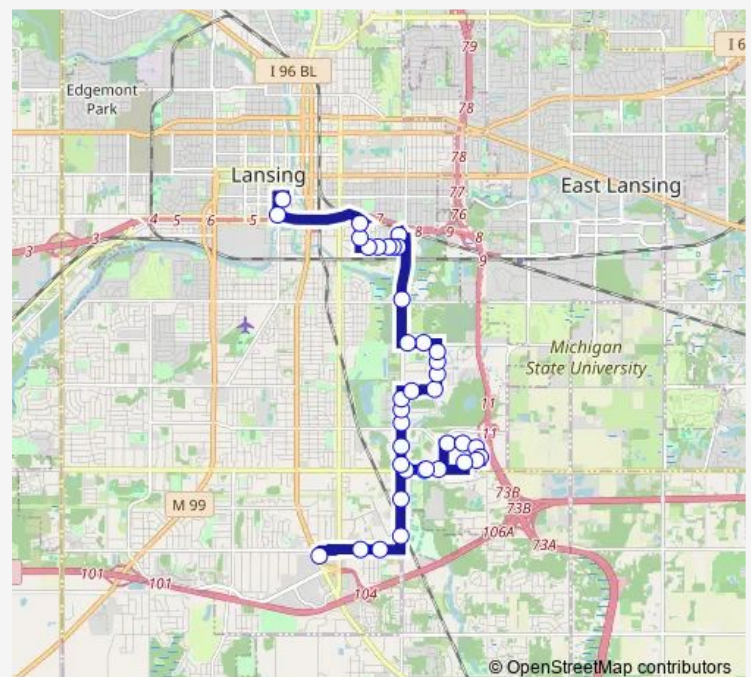

EBD Trappers Cove past Dunckel 3

EBD Trappers Cove past Dunckel 4

WBD Beaujardin past Trappers Cove

SBD Belle Chase past Beau Jardin

WBD Jolly past Dunckel Rd

WBD Jolly past Five Oaks Dr

NBD Aurelius past Jolly

NBD Aurelius past Irene St

NBD Aurelius past Cavanaugh Rd

NBD Aurelius past Luwanna Rd

NBD Aurelius past Irvington Ave

EBD Provincial House past Aurelius

Route schedule

Meijer S Penn BC West Side — Cata Trans Center

Monday 06:05-21:05

Tuesday 06:05-21:05

Wednesday 06:05-21:05

Thursday 06:05-21:05

Friday 06:05-21:05

Saturday 08:00-20:20

Sunday —

Route info

Direction: Meijer S Penn BC West Side

Stops: 38

Trip Duration: 0 hour 35 min

07 — Aurelius-Miller

EBD Stoneleigh past Prov. House

NBD Stoneleigh past Wabash

NBD Stoneleigh past Fireside Dr

NBD Stoneleigh past Tammany Ave