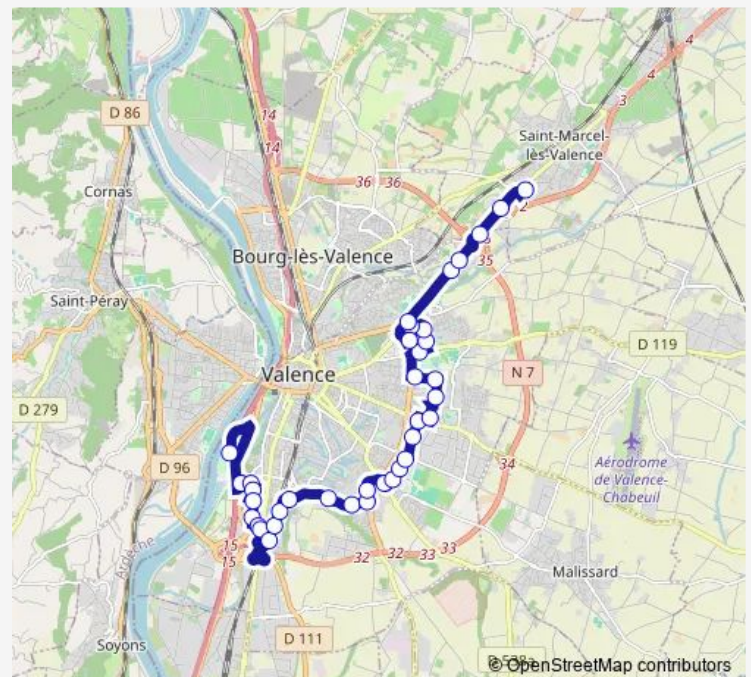

Saturday 06:21-19:49

Sunday —

Route info

Direction: Valence Eperviere

Stops: 37

Trip Duration: 0 hour 51 min

Melies

Chopin

Europe

Beethoven

Mozart

Vedrines

Niepce

Ader

Valence 2

Chappe

Pompidou

Couleures Sud

Couleures

Chantre

Plovier

ST Marcel ZA DU Rousset

Direction

ST Marcel ZA DU Rousset — Valence Eperviere

Thursday 06:08-19:59

Friday 06:08-19:59

Saturday 06:27-19:45

Sunday —

Route info

Direction: ST Marcel ZA DU Rousset

Stops: 38

Trip Duration: 0 hour 51 min