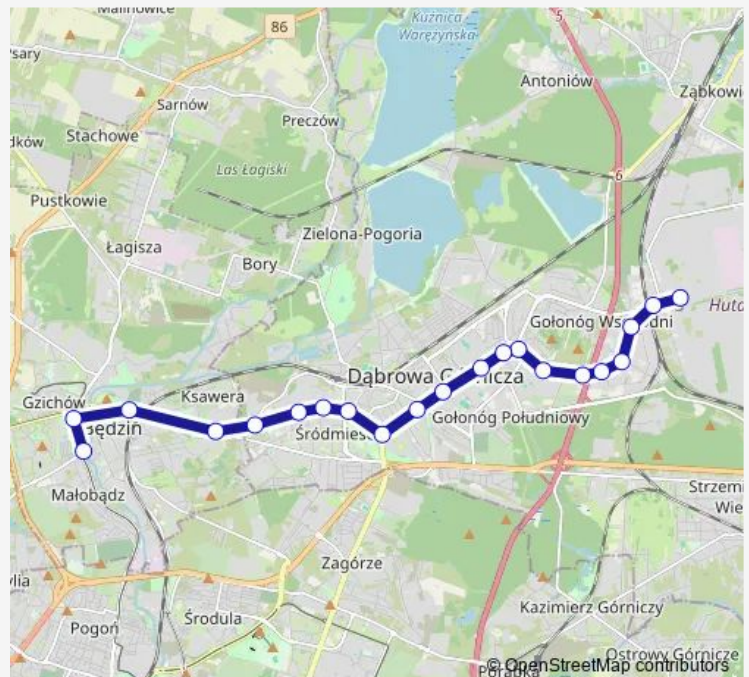

Thursday 00:15-23:36

Friday 00:15-23:36

Saturday 00:15-23:36

Sunday 00:15-23:36

Route info

Direction: Tworzeń Huta Katowice

Stops: 21

Trip Duration: 0 hour 30 min