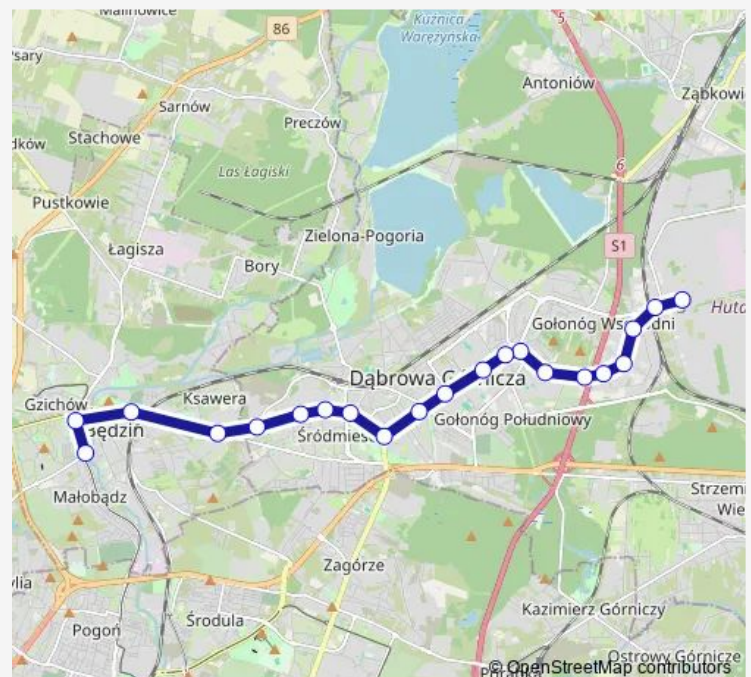

Saturday 00:15-23:36

Sunday 00:15-23:36

Route info

Direction: Tworzeń Huta Katowice

Stops: 21

Trip Duration: 0 hour 27 min

T-21

T-21 Bus time schedules and route maps are available in an offline PDF at busmaps.com. Use the busmaps.com website to see live bus times, train schedule or subway schedule, and step-by-step directions for all public transit in Bedzin