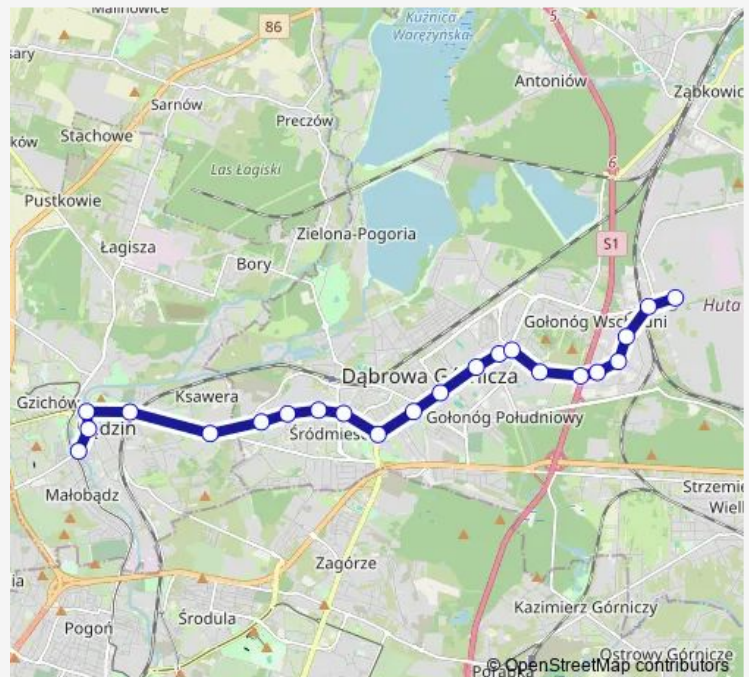

Bus T-21

[Go to website](#)

Direction

Będzin Stadion — Tworzeń Huta Katowice

22 stops

[Open route schedule](#)

Będzin Stadion

Będzin Urząd Miasta

Będzin Zamek

Będzin Aleja Kołłątaja

Koszelew

Dąbrowa Górnicza Urząd Pracy

Dąbrowa Górnicza Huta Bankowa

Dąbrowa Górnicza Sienkiewiczza

Dąbrowa Górnicza Centrum

Dąbrowa Górnicza Aleja Róż

Reden

Reden Komenda Policji

Gołonóg Manhattan

Gołonóg Centrum

Gołonóg Wzgórze Gołonoskie

Gołonóg Osiedle Kasprzaka

Gołonóg Wiadukt S1

Gołonóg Centralna Kuchnia

Gołonóg Laski

Tworzeń Budowlanych

Tworzeń Wiadukt

Route schedule

Będzin Stadion — Tworzeń Huta Katowice

Monday 00:49-23:31

Tuesday 00:49-23:31

Wednesday 00:49-23:31

Thursday 00:49-23:31

Friday 00:49-23:31

Saturday 00:49-23:31

Sunday 00:49-23:31

Route info

Direction: Będzin Stadion

Stops: 22

Trip Duration: 0 hour 30 min

T-21

BusMaps