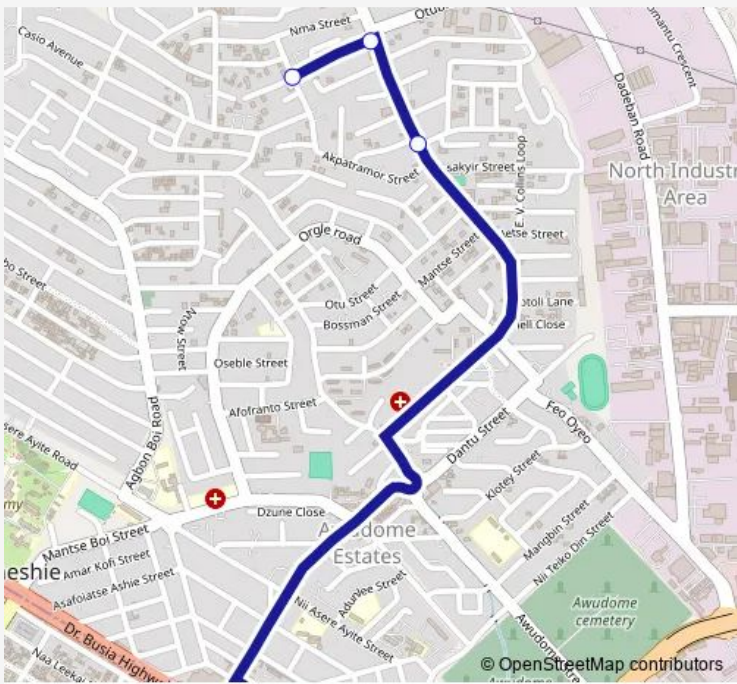

Bus 288A Kaneshie Mkt Cmplx to Swanlake Laststop

[Go to website](#)

**Direction**  
 Terminal Kaneshie Mkt Cmplx — Terminal Swanlake Last-stop  
 4 stops  
[Open route schedule](#)

- Terminal Kaneshie Mkt Cmplx
- Greenhand
- Swanlake
- Terminal Swanlake Laststop

Route schedule  
 Terminal Kaneshie Mkt Cmplx — Terminal Swanlake Last-stop

Monday	13:40
Tuesday	13:40
Wednesday	13:40
Thursday	13:40
Friday	13:40
Saturday	13:40
Sunday	13:40

Route info  
 Direction: Terminal Kaneshie Mkt Cmplx  
 Stops: 4  
 Trip Duration: 0 hour 18 min

■ 288A — Kaneshie Mkt Cmplx to Swanlake Laststop **BusMaps**

288A Bus time schedules and route maps are available in an offline PDF at [busmaps.com](https://busmaps.com). Use the [busmaps.com](https://busmaps.com) website to see live bus times, train schedule or subway schedule, and step-by-step directions for all public transit in Accra