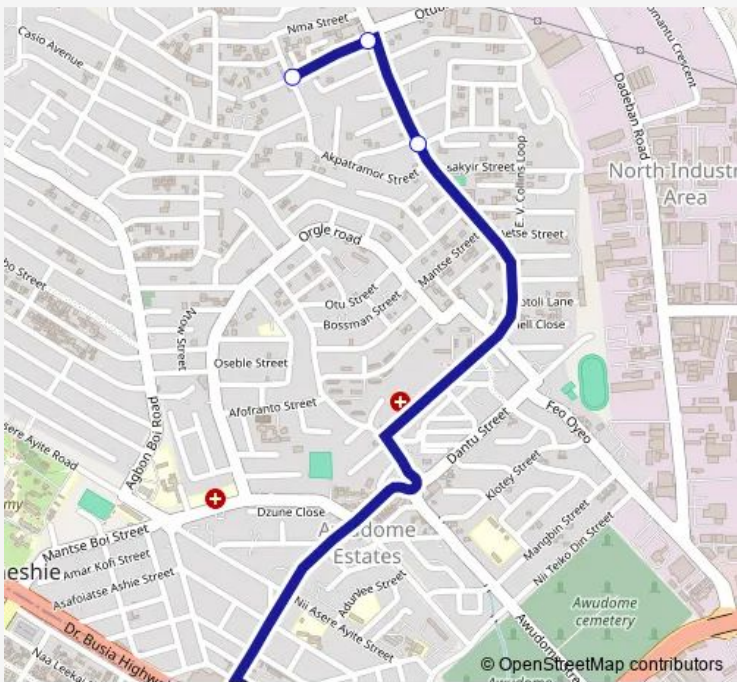

Bus 288a Kaneshie Mkt Cmplx to Swanlake Laststop

[Go to website](#)

Direction
 Terminal Kaneshie Mkt Cmplx — Terminal Swanlake Last-stop
 4 stops
[Open route schedule](#)

- Terminal Kaneshie Mkt Cmplx
- Greenhand
- Swanlake
- Terminal Swanlake Laststop

Route schedule
 Terminal Kaneshie Mkt Cmplx — Terminal Swanlake Last-stop

Monday	13:40
Tuesday	13:40
Wednesday	13:40
Thursday	13:40
Friday	13:40
Saturday	13:40
Sunday	13:40

Route info
 Direction: Terminal Kaneshie Mkt Cmplx
 Stops: 4
 Trip Duration: 0 hour 18 min

■ 288a — Kaneshie Mkt Cmplx to Swanlake Laststop **BusMaps**

288a Bus time schedules and route maps are available in an offline PDF at busmaps.com. Use the busmaps.com website to see live bus times, train schedule or subway schedule, and step-by-step directions for all public transit in Accra