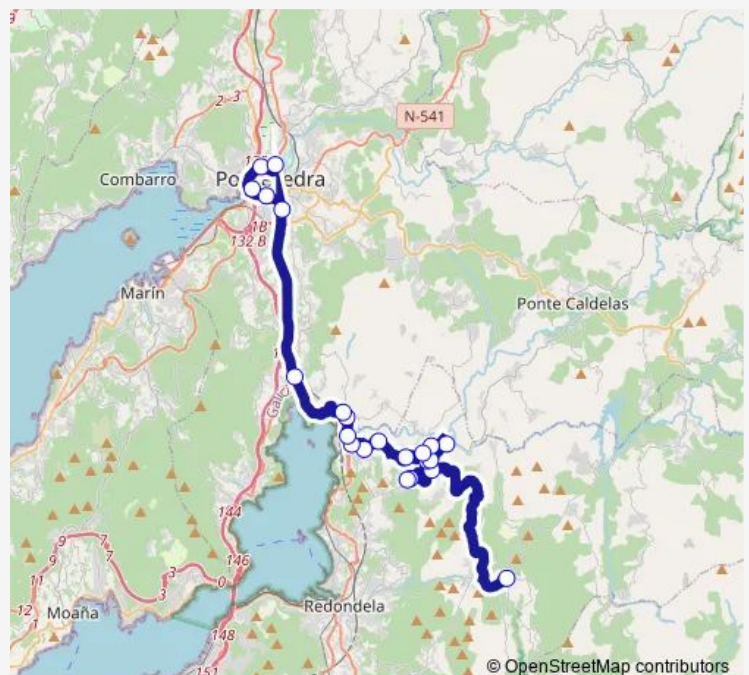

Route schedule

A Xunqueira — Pazos DE Borben

Monday	11:47-19:30
Tuesday	11:47-19:30
Wednesday	11:47-19:30
Thursday	11:47-19:30
Friday	11:47-19:30
Saturday	—
Sunday	—

Route info

Direction: A Xunqueira

Stops: 22

Trip Duration: 0 hour 50 min

■ XG624001 — A Xunqueira-Castelo de Soutomaior-Pazos de Borben

BusMaps

Direction

Pazos DE Borben — A Xunqueira

22 stops

[Open route schedule](#)

Pazos DE Borben

Tuesday 07:15-16:30

Wednesday 07:15-16:30

Thursday 07:15-16:30

Friday 07:15-16:30

Saturday —

Sunday —

Route info

Direction: Pazos DE Borben