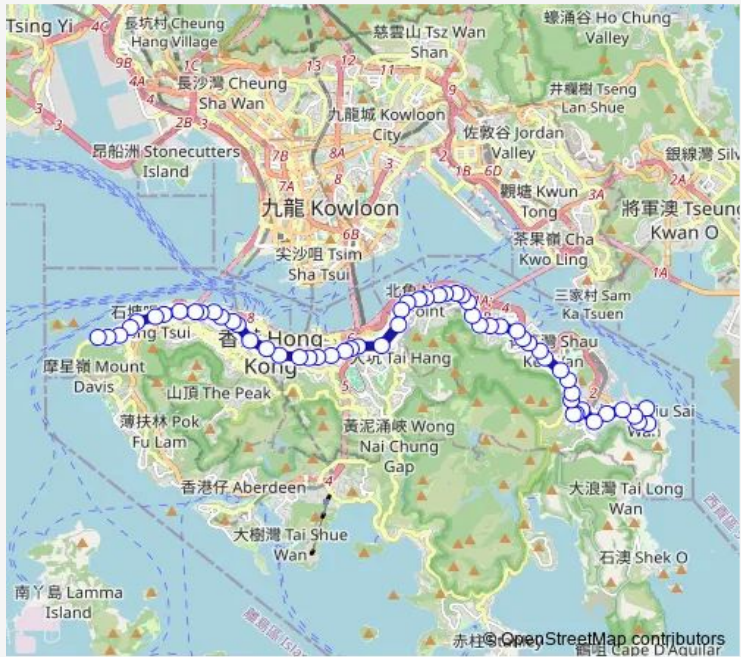

Bus N8X SIU SAI WAN (Island Resort) - Kennedy Town

[Go to website](#)

Direction
 [Ctb] SIU SAI WAN (Island Resort)[[Kmb+Ctb] Island Resort BUS Terminus/
Siu SAI WAN (Island Resort) — [Ctb] Kennedy Town[[Kmb+Ctb] Kennedy Town BUS Terminus/
Kennedy Town
 58 stops
[Open route schedule](#)

- [Ctb] SIU SAI WAN (Island Resort)[[Kmb+Ctb] Island Resort BUS Terminus/
Siu SAI WAN (Island Resort)
- [Ctb] Fullview Garden, SIU SAI WAN Road
- [Ctb] SIU SAI WAN Estate[[Kmb+Ctb] SIU SAI WAN Estate/
Siu SAI WAN Estate
- [Ctb] HIU Tsui Street, SIU SAI WAN Road[[Kmb+Ctb] HIU Tsui Street/
Hiu Tsui Street, SIU SAI WAN Road[[Kmb] HIU Tsui Street
- [Ctb] FU Shing Court, Chai WAN Road[[Kmb+Ctb] FU Shing Court/
Fu Shing Court, Chai WAN Road[[Kmb] FU Shing Court
- [Ctb] LOK HIN Terrace, Chai WAN Road[[Kmb+Ctb] LOK HIN Terrace/
Lok HIN Terrace, Chai WAN Road[[Kmb] LOK HIN Terrace
- [Ctb] WAN Tsui Shopping Centre, Chai WAN Road[[Kmb+Ctb] WAN Tsui Shopping Centre/
Wan Tsui Shopping Centre, Chai WAN Road[[Kmb] WAN Tsui Shopping Centre
- [Ctb] LEE Chung Street
- [Ctb] Hong MAN Industrial Centre, Hong MAN Street[[Kmb+Ctb] Hong MAN Industrial Centre/
Hong MAN Industrial Centre, Hong MAN Street
- [Ctb] Star OF THE SEA Catholic Church, Chai WAN Road[[Kmb+Ctb] Star OF THE SEA Catholic Church/
Star OF THE SEA Catholic Church, Chai WAN Road[[Kmb] Star OF THE SEA Catholic Church
- [Ctb] Hing MAN Estate, Chai WAN Road[[Kmb+Ctb] Hing MAN Estate/
Hing MAN Estate, Chai WAN Road[[Kmb] Hing MAN Estate

Route info
 Direction: [Ctb] SIU SAI WAN (Island Resort)[[Kmb+Ctb] Island Resort BUS Terminus/
Siu SAI WAN (Island Resort)
 Stops: 58
 Trip Duration: 1 hour 34 min

[Ctb] Shan Tsui Court, Chai WAN Road[[Kmb+Ctb] Shan Tsui Court/
Shan Tsui Court, Chai WAN Road[[Kmb] Shan Tsui Court