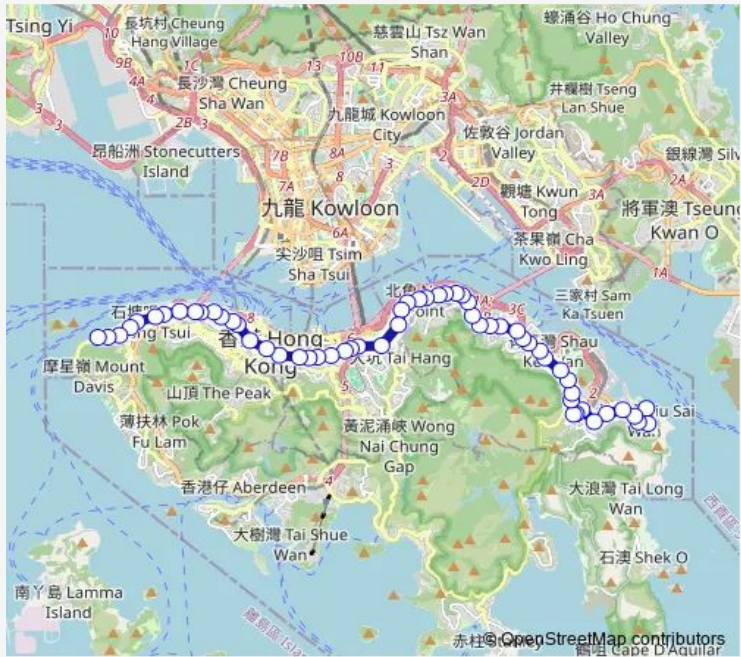

58 stops

[Open route schedule](#)

- [Ctb] SIU SAI WAN (Island Resort)[[Kmb+Ctb] Island Resort BUS Terminus/
Siu SAI WAN (Island Resort)
- [Ctb] Fullview Garden, SIU SAI WAN Road[[Kmb+Ctb] Fullview Garden/
Fullview Garden, SIU SAI WAN Road
- [Ctb] SIU SAI WAN Estate
- [Ctb] HIU Tsui Street, SIU SAI WAN Road[[Kmb+Ctb] HIU Tsui Street/
Hiu Tsui Street, SIU SAI WAN Road[[Kmb] HIU Tsui Street
- [Ctb] FU Shing Court, Chai WAN Road[[Kmb+Ctb] FU Shing Court/
Fu Shing Court, Chai WAN Road[[Kmb] FU Shing Court
- [Ctb] LOK HIN Terrace, Chai WAN Road[[Kmb+Ctb] LOK HIN Terrace/
Lok HIN Terrace, Chai WAN Road[[Kmb] LOK HIN Terrace
- [Ctb] WAN Tsui Shopping Centre, Chai WAN Road[[Kmb+Ctb] WAN Tsui Shopping Centre/
Wan Tsui Shopping Centre, Chai WAN Road[[Kmb] WAN Tsui Shopping Centre
- [Ctb] LEE Chung Street
- [Ctb] Hong MAN Industrial Centre, Hong MAN Street[[Kmb+Ctb] Hong MAN Industrial Centre/
Hong MAN Industrial Centre, Hong MAN Street
- [Ctb] Star OF THE SEA Catholic Church, Chai WAN Road[[Kmb+Ctb] Star OF THE SEA Catholic Church/
Star OF THE SEA Catholic Church, Chai WAN Road[[Kmb] Star OF THE SEA Catholic Church
- [Ctb] Hing MAN Estate, Chai WAN Road[[Kmb+Ctb] Hing MAN Estate/
Hing MAN Estate, Chai WAN Road[[Kmb] Hing MAN Estate

Route schedule

[Ctb] SIU SAI WAN (Island Resort)[[Kmb+Ctb] Island Resort BUS Terminus/
Siu SAI WAN (Island Resort) — [Ctb] Kennedy Town[[Kmb+Ctb] Kennedy Town BUS Terminus/
Kennedy Town

Monday	00:15
Tuesday	00:15
Wednesday	00:15
Thursday	00:15
Friday	00:15
Saturday	00:15
Sunday	00:15

Route info

Direction: [Ctb] SIU SAI WAN (Island Resort)[[Kmb+Ctb] Island Resort BUS Terminus/
Siu SAI WAN (Island Resort)

Stops: 58

Trip Duration: 1 hour 30 min

[Ctb] Shan Tsui Court, Chai WAN Road[[Kmb+Ctb] Shan Tsui Court/
Shan Tsui Court, Chai WAN Road[[Kmb] Shan Tsui Court