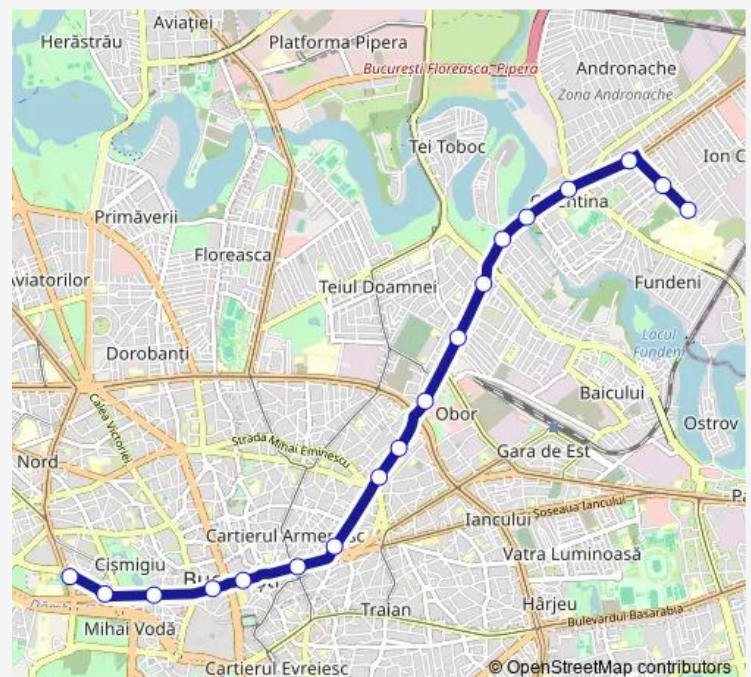

Sunday 05:00-23:10

Route info

Direction: Spitalul Fundeni

Stops: 18

Trip Duration: 0 hour 36 min

Direction

Vasile Parvan — Spitalul Fundeni

20 stops

Tuesday 05:31-22:30

Wednesday 05:31-22:30

Thursday 05:31-22:30

Friday 05:31-22:30

Saturday 05:31-22:30

Sunday 05:31-22:30

Route info

Direction: Vasile Parvan