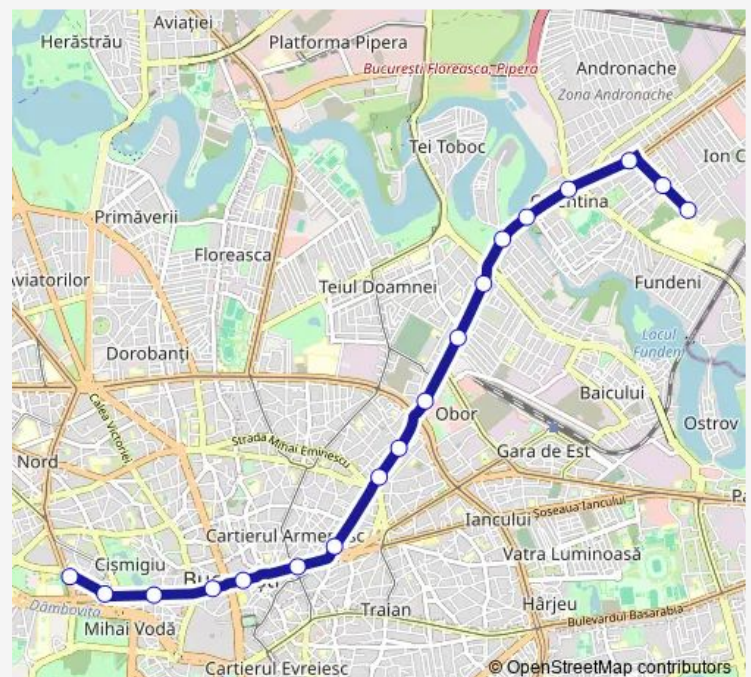

### Route info

Direction: Spitalul Fundeni

Stops: 18

Trip Duration: 0 hour 31 min

## Direction

Vasile Parvan — Spitalul Fundeni

20 stops

[Open route schedule](#)

Vasile Parvan

Piata Mihail Kogalniceanu

Gradina Cismigiu

Universitate