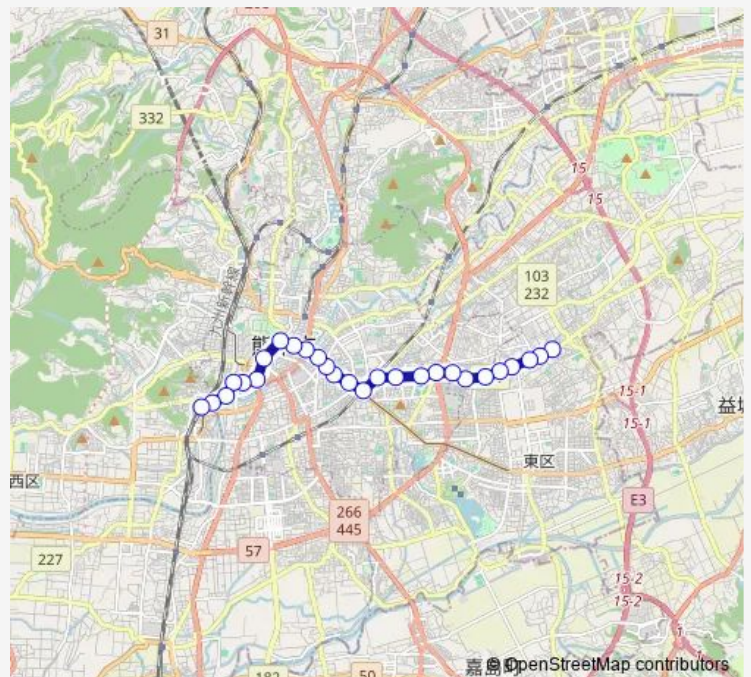

Thursday —

Friday —

Saturday 11:30

Sunday —

Route info

Direction: 小峯営業所

Stops: 27

Trip Duration: 0 hour 47 min