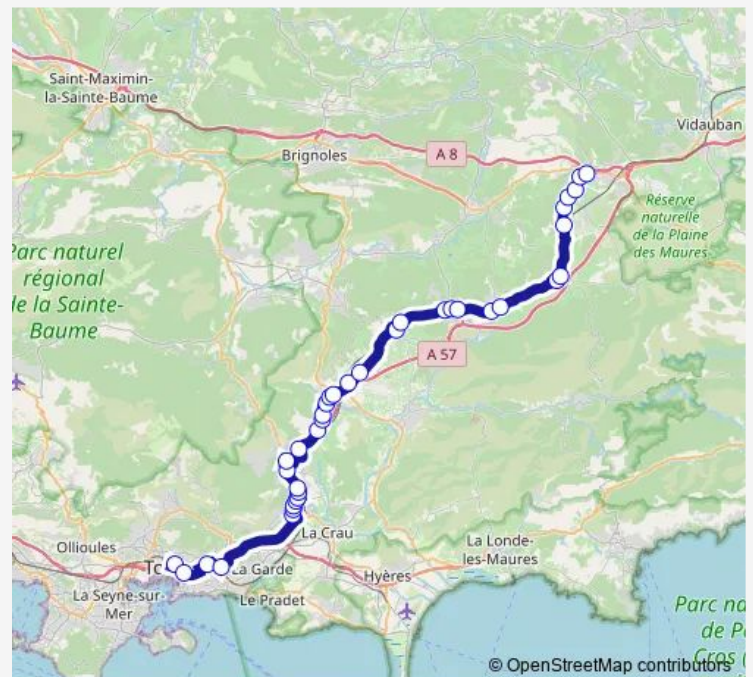

### Route info

Direction: Gare Routiere

Stops: 27

Trip Duration: 1 hour 10 min

Le Rayolet

La Foux

Locomotive

Le Jardin